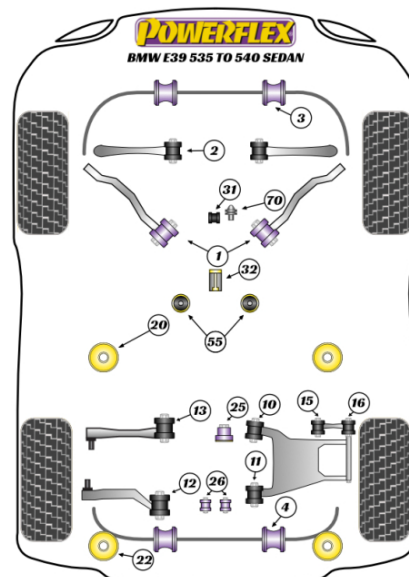

E39 535 TO 540

PRICING INFORMATION

The prices shown on our website are per bush.

To get the total pack price you will need to multiple this price by the number of bushes per vehicle.

Bush Price x Qty Per Car = Pack Price

- PFF5-503-27 fits M5 only.
- PFR5-520 and PFR5-522 are full replacement bushes.
- PFR5-521 and PFR5-523 are inserts to be used with the OE rubber bushes.
- PFR5-711 fits M5 and Touring models only. For saloon models use PFR5-711-12.
- PFF5-470 only fits vehicles with manual transmission.

In addition to the Road Series parts listed please check the Black Series website for other bushes suitable for this car that may be more suited to Track/Race use.

	JACK PAD ADAPTOR	Qty Per Car 1 exc. VAT £18.85	Diagram Ref. inc. VAT £22.62	Part No. PF5-4660
	POWERALIGN WHEEL MOUNTING GUIDE PIN	Qty Per Car 1 exc. VAT £23.70	Diagram Ref. inc. VAT £28.44	Part No. PF99-512-15
	FRONT LOWER TIE BAR TO CHASSIS BUSH	Qty Per Car 2 exc. VAT £43.15	Diagram Ref. 1 inc. VAT £51.78	Part No. PFF5-501
	FRONT LOWER TIE BAR TO CHASSIS BUSH	Qty Per Car 2 exc. VAT £47.45	Diagram Ref. 1 inc. VAT £56.94	Part No. PFF5-501BLK
	FRONT LOWER TIE BAR TO CHASSIS BUSH	Qty Per Car 2 exc. VAT £43.15	Diagram Ref. 1 inc. VAT £51.78	Part No. PFF5-501H
	FRONT INNER TRACK CONTROL ARM BUSH	Qty Per Car 2 exc. VAT £31.80	Diagram Ref. 2 inc. VAT £38.16	Part No. PFF5-502
	FRONT INNER TRACK CONTROL ARM BUSH	Qty Per Car 2 exc. VAT £31.80	Diagram Ref. 2 inc. VAT £38.16	Part No. PFF5-502BLK