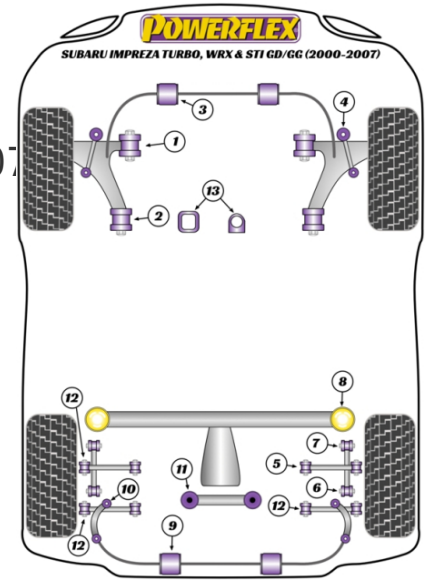

Bush Price x Qty Per Car = Pack Price

- Front wishbones can be steel or alloy - our bushes will fit both.
- The Rear Lateral Link Front Inner Bush uses a smaller 12mm bolt. To replace all Rear Lateral Link bushes, use 6 x PFR69-110 & 2 x PFR69-111.
- PFF69-107 will only fit pressed steel lower arms.
- PFR69-122 are for Rear Diffs that mount directly to the subframe.
- PFF69-102G is geometry adjustable and allows +/-0.33 degrees of Caster adjustment.
- For Rear Anti Roll Bar Bushes Use PF69-303-* up to 10/02, PFR69-305-* 11/02 on.
- PFF69-109K fits years 2000 to 2004 only ([click here](#) to confirm the correct type).
- For vehicles pre-December 2001, please use PFR69-118 on both sides of the beam.
- For vehicles from December 2001 on, please use PFR69-118 on the LH side of the beam and PFR69-124 on the RH side of the beam as shown below.