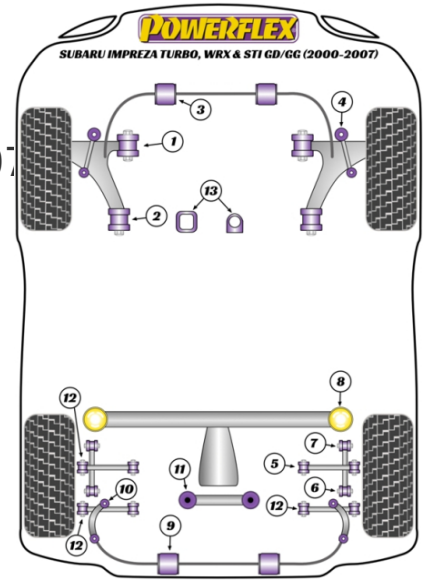

Bush Price x Qty Per Car = Pack Price

- Front wishbones can be steel or alloy - our bushes will fit both.
- The Rear Lateral Link Front Inner Bush uses a smaller 12mm bolt. To replace all Rear Lateral Link bushes, use 6 x PFR69-110 & 2 x PFR69-111.
- PFF69-107 will only fit pressed steel lower arms.
- PFR69-122 are for Rear Diffs that mount directly to the subframe.
- PFF69-102G is geometry adjustable and allows +/-0.33 degrees of Caster adjustment.
- For Rear Anti Roll Bar Bushes Use PF69-303-* up to 10/02, PFR69-305-* 11/02 on.
- PFF69-109K fits years 2000 to 2004 only ([click here](#) to confirm the correct type).
- For vehicles pre-December 2001, please use PFR69-118 on both sides of the beam.
- For vehicles from December 2001 on, please use PFR69-118 on the LH side of the beam and PFR69-124 on the RH side of the beam as shown below.