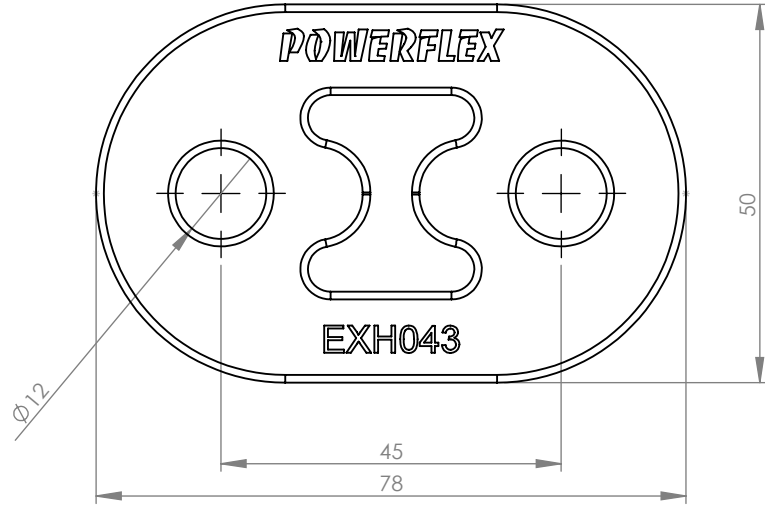

B

B

C

C

D

D

No	REVISION	BY	DATE	TITLE: UNIVERSAL EXHAUST MOUNT	DWG NO: EXH043	MATERIAL: POLYURETHANE SHORE A 65 RED	WEIGHT: 123g
O	ORIGINAL ISSUE	JO	31/01/22				
A				ALL DIMENSIONS IN MILLIMETERS UNLESS SPECIFIED OTHERWISE TOLERANCES UNLESS NOTED: $\pm 0.2\text{mm}$ ANGULAR $\pm 0.5^\circ$	A4 NOT TO SCALE	<small>© COPYRIGHT, ALL RIGHTS RESERVED THIS DRAWING MUST NOT BE COPIED, REPRODUCED OR ADAPTED NOR MAY ARTICLES BE MANUFACTURED WITHOUT PRIOR WRITTEN PERMISSION OF EPTG LTD.</small> 	
B							

1

2

3

4

5

6