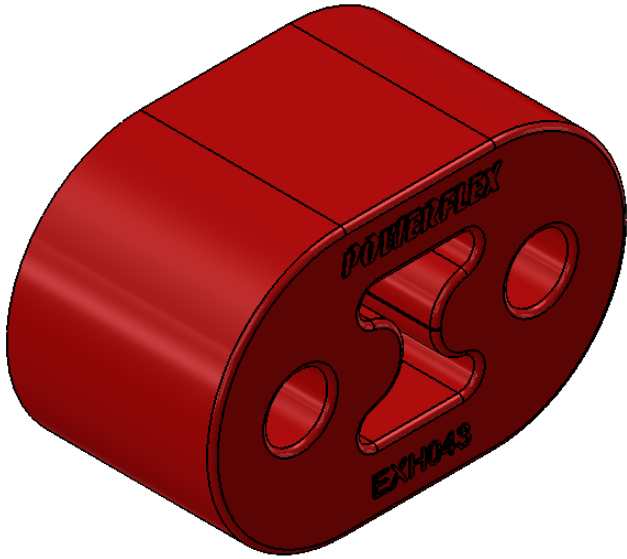

1

2

3

4

5

6

A

A

B

B

C

C

D

D

No	REVISION	BY	DATE	TITLE: UNIVERSAL EXHAUST MOUNT	DWG NO: EXH043	MATERIAL: POLYURETHANE SHORE A 65 RED	WEIGHT: 123g
O	ORIGINAL ISSUE	JO	31/01/22				
A				ALL DIMENSIONS IN MILLIMETERS UNLESS SPECIFIED OTHERWISE TOLERANCES UNLESS NOTED: $\pm 0.2\text{mm}$ ANGULAR $\pm 0.5^\circ$	A4 NOT TO SCALE	<small>© COPYRIGHT, ALL RIGHTS RESERVED THIS DRAWING MUST NOT BE COPIED, REPRODUCED OR ADAPTED NOR MAY ARTICLES BE MANUFACTURED WITHOUT PRIOR WRITTEN PERMISSION OF EPTG LTD.</small> 	
B							