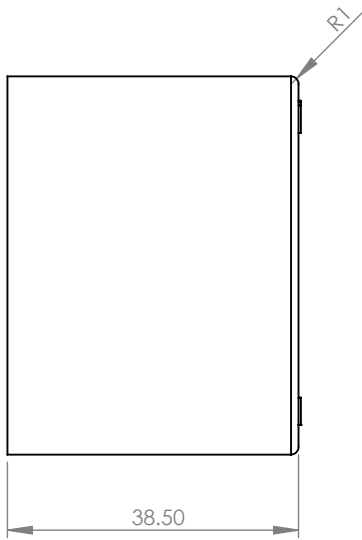

1

2

3

4

5

6

A

A

B

B

C

C

D

D

No	REVISION	BY	DATE	TITLE: UNIVERSAL EXHAUST MOUNT	DWG NO: EXH043	MATERIAL: POLYURETHANE SHORE A 65 RED	WEIGHT: 123g
O	ORIGINAL ISSUE	JO	31/01/22				
A				ALL DIMENSIONS IN MILLIMETERS UNLESS SPECIFIED OTHERWISE TOLERANCES UNLESS NOTED: $\pm 0.2\text{mm}$ ANGULAR $\pm 0.5^\circ$	A4 NOT TO SCALE	<small>© COPYRIGHT, ALL RIGHTS RESERVED THIS DRAWING MUST NOT BE COPIED, REPRODUCED OR ADAPTED NOR MAY ARTICLES BE MANUFACTURED WITHOUT PRIOR WRITTEN PERMISSION OF EPTG LTD.</small> 	
B							