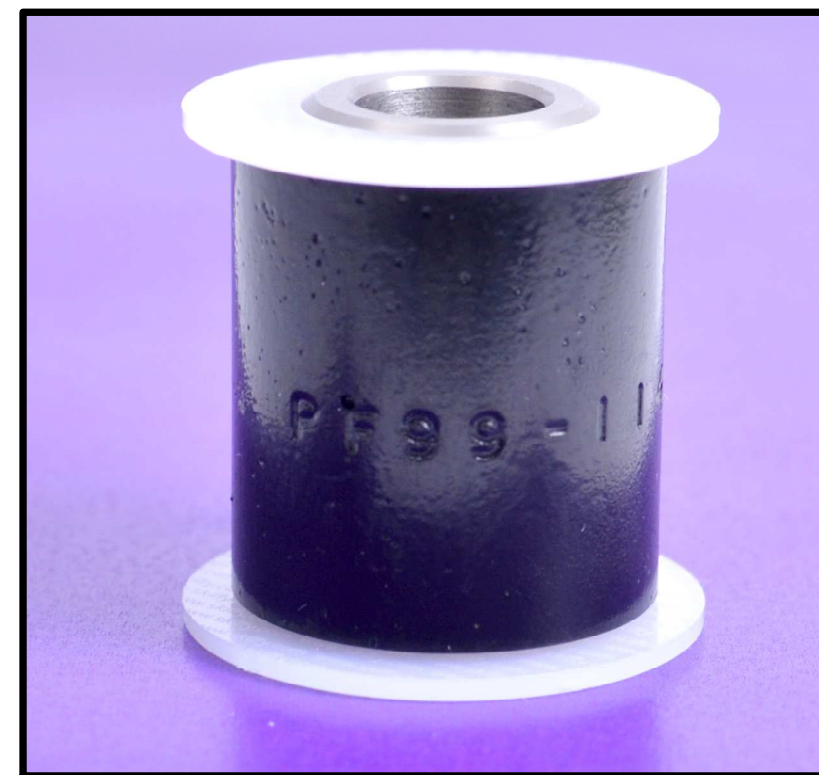

BUSH		
1.	MATERIAL	POLYURETHANE SHORE A 95
2.	COLOUR	BLACK
3.	BORE FINISH	KNURLED BORE
4.	KIT QUANTITY	1
SLEEVE		
1.	MATERIAL	STAINLESS STEEL
2.	LENGTH	35MM
3.	BORE	14MM
4.	KIT QUANTITY	1
TUBE & MOUNTING		
1.	TO SUIT BORE	1 1/8" , 26.9MM TO 27.1MM
2.	TO SUIT WIDTH	31MM
3.	TO SUIT MOUNTING LENGTH	35MM
4.		
WASHER		
1.	MATERIAL	NYLON
2.	DIAMETER	34MM
3.	THICKNESS	1.5MM
4.	KIT QUANTITY	2

DESCRIPTION  
KIT CAR BUSH, CATERHAM  
STYLE BUSH, SHORT, 14MM

© COPYRIGHT. ALL RIGHTS RESERVED  
THIS DRAWING IS STRICTLY CONFIDENTIAL AND MUST NOT BE  
COPIED, REPRODUCED OR ADAPTED, NOR MAY ARTICLES BE  
MANUFACTURED IN ACCORDANCE WITH THE DRAWING WITHOUT  
PRIOR WRITTEN PERMISSION OF POWERFLEX.

MATERIAL  
POLYURETHANE SHORE A 95

DRAWING No.  
99-114-14

REV  
0

No	REVISION	BY	CHKD	DATE
0	ORIGINAL ISSUE	P.S.		25/6/12