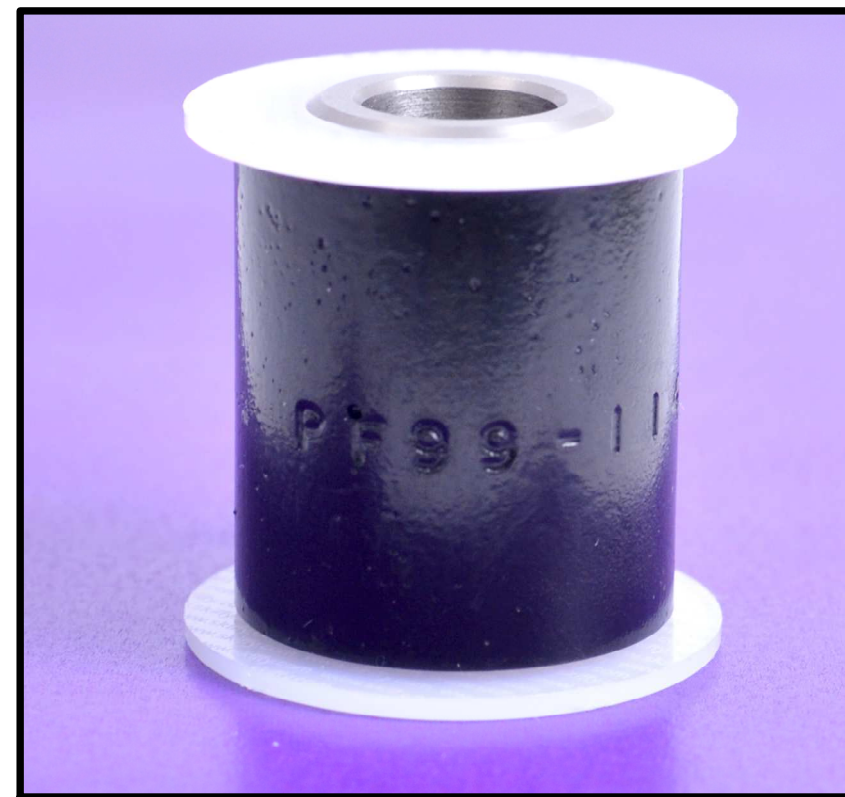

BUSH		
1.	MATERIAL	POLYURETHANE SHORE A 95
2.	COLOUR	BLACK
3.	BORE FINISH	KNURLED BORE
4.	KIT QUANTITY	1
SLEEVE		
1.	MATERIAL	STAINLESS STEEL
2.	LENGTH	38MM
3.	BORE	10MM
4.	KIT QUANTITY	1
TUBE & MOUNTING		
1.	TO SUIT BORE	1 1/16" , 26.9MM TO 27.1MM
2.	TO SUIT WIDTH	31MM
3.	TO SUIT MOUNTING LENGTH	38MM
4.		
WASHER		
1.	MATERIAL	NYLON
2.	DIAMETER	33MM
3.	THICKNESS	3MM
4.	KIT QUANTITY	2

DESCRIPTION
KIT CAR BUSH, CATERHAM
38MM LONG, 10MM BOLT

© COPYRIGHT. ALL RIGHTS RESERVED
THIS DRAWING IS STRICTLY CONFIDENTIAL AND MUST NOT BE
COPIED, REPRODUCED OR ADAPTED, NOR MAY ARTICLES BE
MANUFACTURED IN ACCORDANCE WITH THE DRAWING WITHOUT
PRIOR WRITTEN PERMISSION OF POWERFLEX.

MATERIAL
POLYURETHANE SHORE A 95

DRAWING No.
99-115-10

REV
0

No	REVISION	BY	CHKD	DATE
0	ORIGINAL ISSUE	P.S.		25/6/12