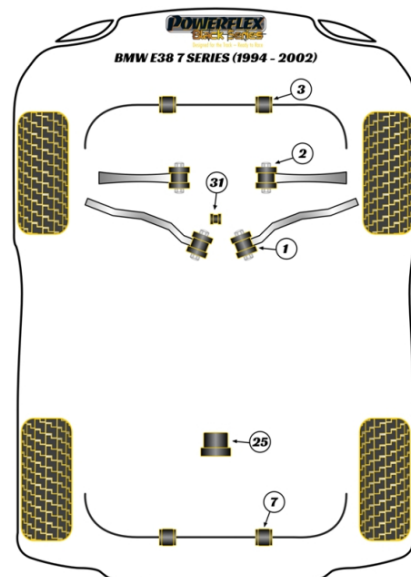

In addition to the Black Series parts listed please check the Road Series website for other bushes suitable for this car such as engine or transmission mountings.

FRONT TRAILING ARM REAR BUSH

Qty Per Car 2

Diagram Ref. 1

Part No. PFF5-1001BLK

exc. VAT £35.05

inc. VAT £42.06

FRONT LOWER CONTROL ARM INNER BUSH

Qty Per Car 2

Diagram Ref. 2

Part No. PFF5-1002BLK

exc. VAT £41.00

inc. VAT £49.20

FRONT ANTI ROLL BAR MOUNTING BUSH 20.5MM

Qty Per Car 2

Diagram Ref. 3

Part No. PFF5-503-205BLK

exc. VAT £24.30

inc. VAT £29.16

REAR DIFF FRONT MOUNTING BUSH

Qty Per Car 1

Diagram Ref. 25

Part No. PFR5-524BLK

exc. VAT £35.00

inc. VAT £42.00

GEAR SHIFT ARM FRONT BUSH OVAL

Qty Per Car 1