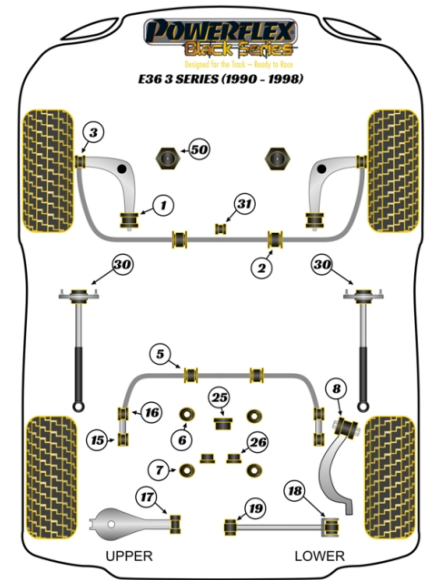

E36 3 SERIES (1990 - 1998)

PRICING INFORMATION

The prices shown on our website are per bush.

To get the total pack price you will need to multiple this price by the number of bushes per vehicle.

Bush Price x Qty Per Car = Pack Price

- PFF5-303 is an eccentric bush for the M3 or where increased castor is required
- PFF5-301 is an concentric bush for non M3 models
- PFF5-304 is designed to fit models where the Anti Roll Bar joins the lower arm not the shock absorber. This part will not fit the M' versions as a consequence.
- PFR5-5630-10 fits cars with standard or aftermarket rear shock absorber with a 10mm pin, PFR5-5630-12 fits cars with aftermarket rear shock absorbers with a 12mm pin. Neither fit Cabriolet models
- PFR5-324 fits later M3 Evo models where the bush fits into a separate mounting bracket
- PFR5-325 fits all models, (M3 models upto 1996) with the bush in the subframe PFR5-326 fits all models including all M3 models
- PFR5-4615G replaces the original arm and inner bush and allows on car adjustment of camber. For a replacement bush only to fit in the original arm, please use PFR5-4616.
- Please check front and rear roll bar size before ordering.