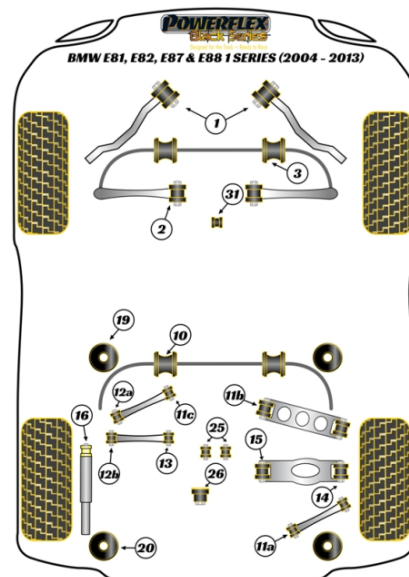

Bush Price x Qty Per Car = Pack Price

Notes:

- These parts will not fit the E82 1-Series M-Coupe or X Drive (4wd) models
- PFR5-419, PFR5-421 and PFR5-423`s are inserts to be used with the original bushes
- PFR5-420 and PFR5-422`s are complete bushes and used to replace the original bushes
- PFR5-1220 increases anti squat to that of the M series, for std location of the subframe front mount use PFR5-420
- PFR5-421 Insert fits all models up to -07/2005. Then Automatic models only from 07/2005- on
- PFR5-423 Inserts fit manual cars from 07/2005- onwards
- PFR5-416-12 fits performance shock absorber which has 12mm thread
- For standard shock absorbers and performance shock absorber with a 10mm thread use PFR5-416

In addition to the Black Series parts listed please check the Road Series website for other bushes suitable for this car such as engine or transmission mountings.

FRONT TRACK CONTROL ARM INNER BUSH

Qty Per Car 2

Diagram Ref. 2

Part No. PFF5-402BLK

exc. VAT £49.65

inc. VAT £59.58

REAR ANTI ROLL BAR BUSH 11MM

Qty Per Car 2

Diagram Ref. 10

Part No. PFR5-4609-11BLK

exc. VAT £26.25

inc. VAT £31.50

REAR UPPER CONTROL ARM TO HUB BUSH

Qty Per Car 2

Diagram Ref. 12a

Part No. PFR5-412BLK

exc. VAT £43.15

inc. VAT £51.78