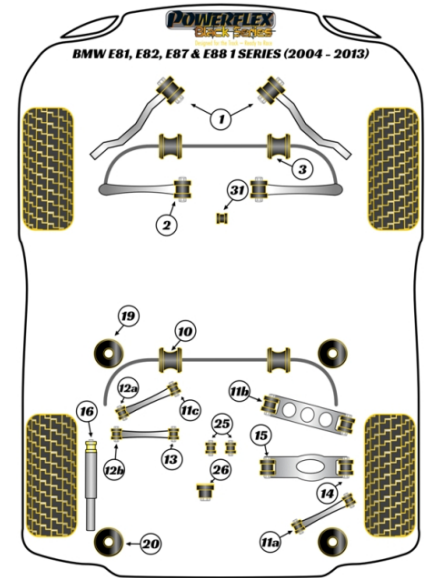

### Notes:

- These parts will not fit the E82 1-Series M-Coupe or X Drive (4wd) models
- PFR5-419, PFR5-421 and PFR5-423`s are inserts to be used with the original bushes
- PFR5-420 and PFR5-422`s are complete bushes and used to replace the original bushes
- PFR5-1220 increases anti squat to that of the M series, for std location of the subframe front mount use PFR5-420
- PFR5-421 Insert fits all models up to -07/2005. Then Automatic models only from 07/2005- on
- PFR5-423 Inserts fit manual cars from 07/2005- onwards
- PFR5-416-12 fits performance shock absorber which has 12mm thread
- For standard shock absorbers and performance shock absorber with a 10mm thread use PFR5-416

### FRONT TRACK CONTROL ARM INNER BUSH

Qty Per Car 2  
exc. VAT £49.65

Diagram Ref. 2  
inc. VAT £59.58

Part No. PFF5-402BLK

### REAR UPPER CONTROL ARM TO HUB BUSH

Qty Per Car 2  
exc. VAT £43.15

Diagram Ref. 12a  
inc. VAT £51.78

Part No. PFR5-412BLK

### REAR UPPER LATERAL ARM TO HUB BUSH

Qty Per Car 2  
exc. VAT £43.15

Diagram Ref. 12b  
inc. VAT £51.78

Part No. PFR5-412BLK