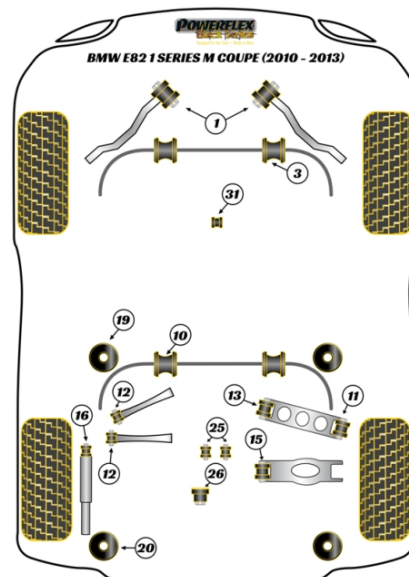

E82 1 SERIES M COUPE (2010-2012)

PRICING INFORMATION

The prices shown on our website are per bush.

To get the total pack price you will need to multiple this price by the number of bushes per vehicle.

Bush Price x Qty Per Car = Pack Price

In addition to the Black Series parts listed please check the Road Series website for other bushes suitable for this car such as engine or transmission mountings.

FRONT RADIUS ARM TO CHASSIS BUSH

Qty Per Car 2

Diagram Ref. 1

Part No. PFF5-401BLK

exc. VAT £58.80

inc. VAT £70.56

FRONT ANTI ROLL BAR BUSH 26.5MM

Qty Per Car 2

Diagram Ref. 3

Part No. PFF5-1203-26.5BLK

exc. VAT £24.95

inc. VAT £29.94

FRONT ANTI ROLL BAR BUSH 28MM

Qty Per Car 2

Diagram Ref. 3

Part No. PFF5-1203-28BLK

exc. VAT £24.95

inc. VAT £29.94

REAR ANTI ROLL BAR BUSH 22.5MM

Qty Per Car 2

Diagram Ref. 10

Part No. PFR5-1210-22.5BLK

exc. VAT £24.95

inc. VAT £29.94

REAR ANTI ROLL BAR BUSH 23.6MM

Qty Per Car 2

Diagram Ref. 10

Part No. PFR5-1210-23.6BLK

exc. VAT £24.95

inc. VAT £29.94

REAR TRAILING ARM OUTER BUSH

Qty Per Car 2

Diagram Ref. 11

Part No. PFR5-411BLK

exc. VAT £41.55

inc. VAT £49.86

REAR UPPER ARM OUTER BUSH

Qty Per Car 4

Diagram Ref. 12

Part No. PFR5-1212BLK

exc. VAT £49.10

inc. VAT £58.92

REAR LOWER FRONT ARM INNER BUSH

Qty Per Car 2

Diagram Ref. 13

Part No. PFR5-1213BLK

exc. VAT £33.95

inc. VAT £40.74