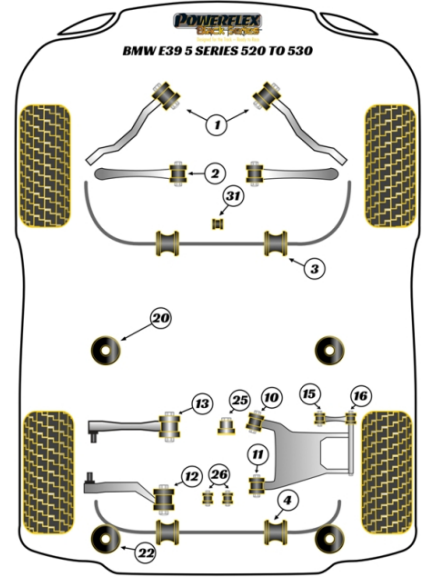

E39 5 SERIES 520 TO 530

PRICING INFORMATION

The prices shown on our website are per bush.

To get the total pack price you will need to multiple this price by the number of bushes per vehicle.

Bush Price x Qty Per Car = Pack Price

Notes

- PFF5-4602-23/24/25/27 front anti roll bar bush is fitted on models with M Sport II suspension, please click on image and compare to original.
- PFF5-503-225/24/25/27 front anti roll bar bush fit non M sport suspension models, please click on image and compare to original.
- Use either PFR5-520 and PFR5-522 complete bushes or PFR5-521 and PFR5-523 inserts.

In addition to the Black Series parts listed please check the Road Series website for other bushes suitable for this car such as engine or transmission mountings.

FRONT LOWER TIE BAR TO CHASSIS BUSH

Qty Per Car 2

Diagram Ref. 1

Part No. PFF5-510BLK

exc. VAT £38.55

inc. VAT £46.26

FRONT INNER TRACK CONTROL ARM BUSH

Qty Per Car 2

Diagram Ref. 2

Part No. PFF5-511BLK