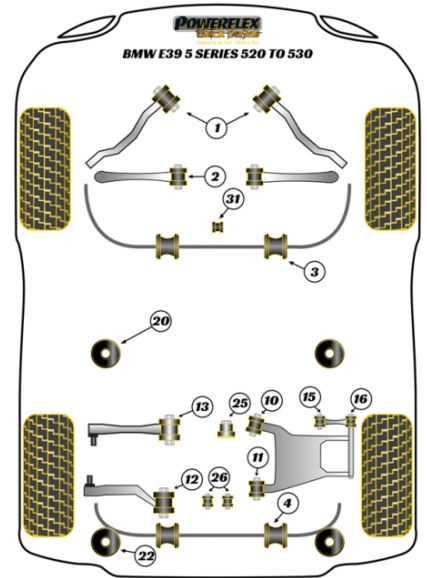

E39 5 SERIES 520 TO 530

PRICING INFORMATION

The prices shown on our website are per bush.

To get the total pack price you will need to multiple this price by the number of bushes per vehicle.

Bush Price x Qty Per Car = Pack Price

Notes

- PFF5-4602-23/24/25/27 front anti roll bar bush is fitted on models with M Sport II suspension, please click on image and compare to original.
- PFF5-503-225/24/25/27 front anti roll bar bush fit non M sport suspension models, please click on image and compare to original.
- Use either PFR5-520 and PFR5-522 complete bushes or PFR5-521 and PFR5-523 inserts.

In addition to the Black Series parts listed please check the Road Series website for other bushes suitable for this car such as engine or transmission mountings.

FRONT LOWER TIE BAR TO CHASSIS BUSH

Qty Per Car 2

Diagram Ref. 1

Part No. PFF5-510BLK

exc. VAT £38.55

inc. VAT £46.26

FRONT INNER TRACK CONTROL ARM BUSH

Qty Per Car 2

Diagram Ref. 2

Part No. PFF5-511BLK