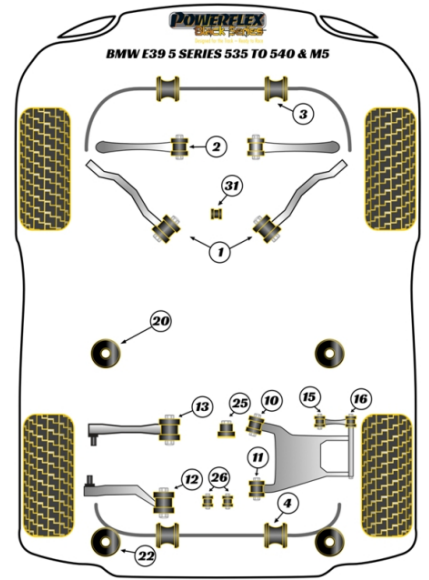

E39 5 SERIES 535 TO 540 & M5

PRICING INFORMATION

The prices shown on our website are per bush.

To get the total pack price you will need to multiple this price by the number of bushes per vehicle.

Bush Price x Qty Per Car = Pack Price

Notes

- PFF5-4602-23/24/25/27 front anti roll bar bush is fitted on models with M Sport II suspension, please click on image and compare to original.
- PFF5-503-225/24/25 front anti roll bar bush fit non M sport suspension models, please click on image and compare to original.
- PFF5-503-27 is fitted to M5 vehicles.
- Use either PFR5-520 and PFR5-522 complete bushes or PFR5-521 and PFR5-523 inserts.

In addition to the Black Series parts listed please check the Road Series website for other bushes suitable for this car such as engine or transmission mountings.

FRONT LOWER TIE BAR TO CHASSIS BUSH

Qty Per Car 2