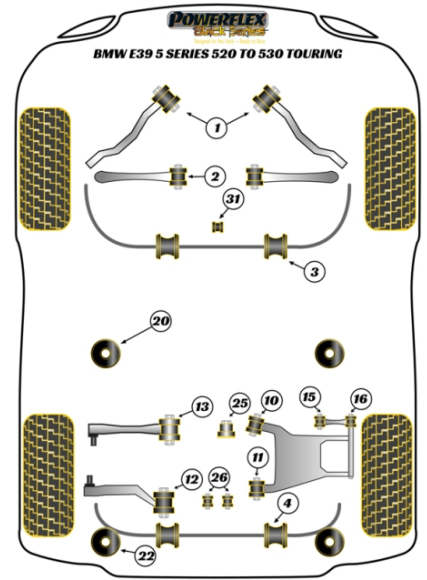

E39 5 SERIES 520 TO 530 TOURING

PRICING INFORMATION

The prices shown on our website are per bush.

To get the total pack price you will need to multiple this price by the number of bushes per vehicle.

Bush Price x Qty Per Car = Pack Price

Notes

- PFF5-4602-23/24/25/27 front anti roll bar bush is fitted on models with M Sport II suspension, please click on image and compare to original.
- PFF5-503-225/24/25/27 front anti roll bar bush fit non M sport suspension models, please click on image and compare to original.
- Use either PFR5-530 complete bushes or PFR5-531 inserts.
- Use either PFR5-524 for diffs with a flat mounting face or PFR5-525 if the casing has a spigot.

In addition to the Black Series parts listed please check the Road Series website for other bushes suitable for this car such as engine or transmission mountings.

FRONT LOWER TIE BAR TO CHASSIS BUSH

Qty Per Car 2
exc. VAT £38.55

Diagram Ref. 1
inc. VAT £46.26

Part No. PFF5-510BLK

FRONT INNER TRACK CONTROL ARM BUSH

Qty Per Car 2
exc. VAT £30.20

Diagram Ref. 2
inc. VAT £36.24

Part No. PFF5-511BLK

FRONT ANTI ROLL BAR BUSH 24MM

Qty Per Car 2
exc. VAT £26.25

Diagram Ref. 3
inc. VAT £31.50

Part No. PFF5-4602-24BLK

FRONT ANTI ROLL BAR BUSH 25MM

Qty Per Car 2
exc. VAT £26.25

Diagram Ref. 3
inc. VAT £31.50

Part No. PFF5-4602-25BLK

FRONT ANTI ROLL BAR MOUNTING BUSH 22.5MM

Qty Per Car 2
exc. VAT £24.30

Diagram Ref. 3
inc. VAT £29.16

Part No. PFF5-503-225BLK

FRONT ANTI ROLL BAR MOUNTING BUSH 24MM

Qty Per Car 2
exc. VAT £24.30

Diagram Ref. 3
inc. VAT £29.16

Part No. PFF5-503-24BLK

FRONT ANTI ROLL BAR MOUNTING BUSH 25MM

Qty Per Car 2
Diagram Ref. 3

Part No. PFF5-503-25BLK