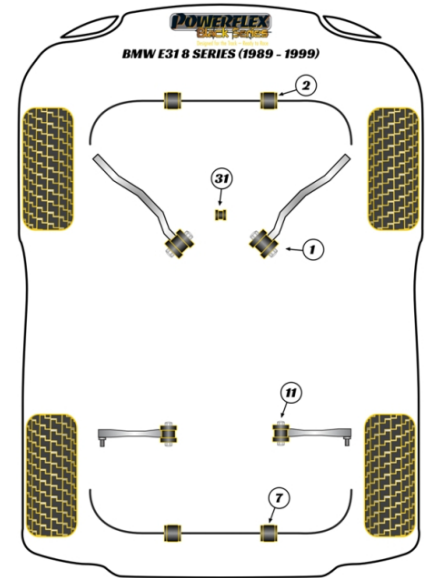

#### FRONT ANTI ROLL BAR MOUNTING BUSH 24MM

Qty Per Car 2

Diagram Ref. 2

Part No. PFF5-310-24BLK

exc. VAT £24.30

inc. VAT £29.16

#### FRONT ANTI ROLL BAR MOUNTING BUSH 25MM

Qty Per Car 2

Diagram Ref. 2

Part No. PFF5-310-25BLK

exc. VAT £23.70

inc. VAT £28.44

#### REAR ANTI ROLL BAR MOUNTING BUSH 15.5MM

Qty Per Car 2

Diagram Ref. 7

Part No. PFR5-308-15.5BLK

exc. VAT £21.10

inc. VAT £25.32

#### REAR TRACK ROD INNER BUSH

Qty Per Car 2

Diagram Ref. 11

Part No. PFF5-902BLK

exc. VAT £32.35

inc. VAT £38.82