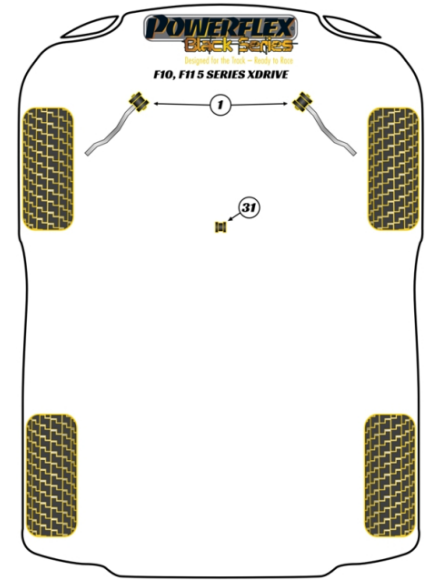

F10, F11 5 SERIES XDRIVE

PRICING INFORMATION

The prices shown on our website are per bush.

To get the total pack price you will need to multiple this price by the number of bushes per vehicle.

Bush Price x Qty Per Car = Pack Price

In addition to the Black Series parts listed please check the Road Series website for other bushes suitable for this car such as engine or transmission mountings.

FRONT RADIUS ARM TO CHASSIS BUSH

Qty Per Car 2

Diagram Ref. 1

Part No. PFF5-6101BLK

exc. VAT £48.55

inc. VAT £58.26

FRONT RADIUS ARM TO CHASSIS BUSH CASTER OFFSET

Qty Per Car 2

Diagram Ref. 1

Part No. PFF5-6101GBLK