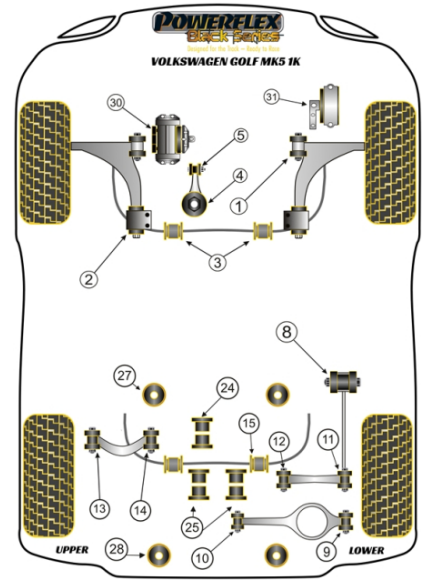

GOLF MK5 1K

PRICING INFORMATION

The prices shown on our website are per bush.

To get the total pack price you will need to multiple this price by the number of bushes per vehicle.

Bush Price x Qty Per Car = Pack Price

Notes

- PFF85-501G is on-car camber adjustable offering $\pm 0.5^\circ$ of adjustment, for a non adjustable bush use PFF85-501.
- PFF85-502G gives 1° of additional caster angle and anti lift properties, the bush is supplied pre fitted into the new bracket, for a bush without geometry adjustment use PFF85-502.
- PFF85-504 fits vehicles upto the middle of 2008, please check the picture of the 2 bushes in order to identify the insert you require.
- PFF85-704 fits vehicles from the middle of 2008 on, please check the picture of the 2 bushes in order to identify the insert you require.
- PFR85-524 & PFR85-525 fit 4 wheel drive models only.
- PFR85-527 & PFR85-528 fit 4 wheel drive models only up to 28.5.2012.
- PFF85-531 is an insert designed to fill the voids of the original bush. This mount is found various 2.0 FSi, 2.0 TFSi, 2.0 GTi, 2.0 Turbo & V6 3.2 & 3.6 engines. Please check voids of your original mount are the same as the image shown for correct fitment.

FRONT

BACK

In addition to the Black Series parts listed please check the Road Series website for other bushes suitable for this car such as engine or transmission mountings.

FRONT WISHBONE FRONT BUSH

Qty Per Car 2

Diagram Ref. 1

Part No. PFF85-501BLK

exc. VAT £31.25

inc. VAT £37.50

FRONT WISHBONE FRONT BUSH CAMBER ADJUSTABLE

Qty Per Car 2

Diagram Ref. 1

Part No. PFF85-501GBLK