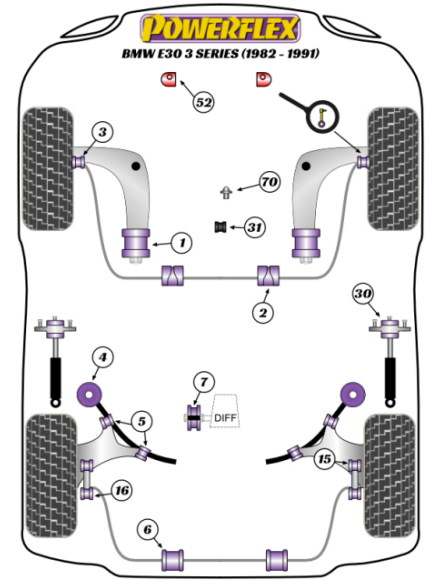

E30 INC M3 (1982 - 1991)

PRICING INFORMATION

The prices shown on our website are per bush.

To get the total pack price you will need to multiple this price by the number of bushes per vehicle.

Bush Price x Qty Per Car = Pack Price

- PFF5-303 is an eccentric bush for the M3. This can be fitted to all models throughout the range giving them increased castor to match the M3 setup.
- PFF5-304 is designed to fit models where the Anti Roll Bar joins lower arm, not the shock absorber.
- For the rear trailing arms use either PFR5-306BLK or on-car adjustable bushes PFR5-306GBLK.
- PFR5-5630-10 fits cars with standard or aftermarket rear shock absorber with a 10mm pin, PFR5-5630-12 fits cars with aftermarket rear shock absorbers with a 12mm pin. Neither fit Cabriolet models
- PFF5-370 only fits vehicles with manual transmission.

In addition to the Road Series parts listed please check the Black Series website for other bushes suitable for this car that may be more suited to Track/Race use.

POWERFLEX HANDLING PACK

Qty Per Car 1

Diagram Ref.

Part No. PF5K-1001

exc. VAT £307.20

inc. VAT £368.64

UNIVERSAL JACK PAD ADAPTOR

Qty Per Car 1

Diagram Ref.

Part No. PF99-1002

exc. VAT £21.55

inc. VAT £25.86

POWERALIGN WHEEL MOUNTING GUIDE PIN

Qty Per Car 1

Diagram Ref.

Part No. PF99-512-15

exc. VAT £23.70

inc. VAT £28.44

FRONT LOWER WISHBONE REAR BUSH (CONCENTRIC)

Qty Per Car 2

Diagram Ref. 1

Part No. PFF5-301

exc. VAT £28.55

inc. VAT £34.26

FRONT LOWER WISHBONE REAR BUSH (CONCENTRIC)

Qty Per Car 2

Diagram Ref. 1

Part No. PFF5-301BLK

exc. VAT £31.45

inc. VAT £37.74

FRONT LOWER WISHBONE REAR BUSH (CONCENTRIC)

Qty Per Car 2

Diagram Ref. 1

Part No. PFF5-301H

exc. VAT £28.55

inc. VAT £34.26