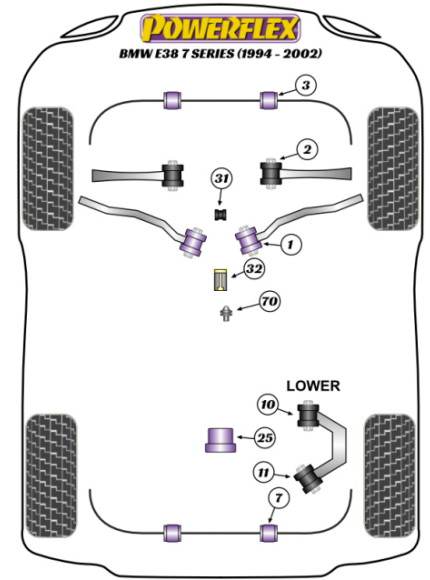

	JACK PAD ADAPTOR	Qty Per Car 1 exc. VAT £18.85	Diagram Ref. inc. VAT £22.62	Part No. PF5-4660
	POWERALIGN WHEEL MOUNTING GUIDE PIN	Qty Per Car 1 exc. VAT £23.70	Diagram Ref. inc. VAT £28.44	Part No. PF99-512-15
	FRONT TRAILING ARM REAR BUSH	Qty Per Car 2 exc. VAT £31.80	Diagram Ref. 1 inc. VAT £38.16	Part No. PFF5-1001
	FRONT TRAILING ARM REAR BUSH	Qty Per Car 2 exc. VAT £35.05	Diagram Ref. 1 inc. VAT £42.06	Part No. PFF5-1001BLK
	FRONT TRAILING ARM REAR BUSH	Qty Per Car 2 exc. VAT £31.80	Diagram Ref. 1 inc. VAT £38.16	Part No. PFF5-1001H
	FRONT LOWER CONTROL ARM INNER BUSH	Qty Per Car 2 exc. VAT £41.00	Diagram Ref. 2 inc. VAT £49.20	Part No. PFF5-1002
	FRONT LOWER CONTROL ARM INNER BUSH	Qty Per Car 2 exc. VAT £41.00	Diagram Ref. 2 inc. VAT £49.20	Part No. PFF5-1002BLK
	FRONT LOWER CONTROL ARM INNER BUSH	Qty Per Car 2 exc. VAT £41.00	Diagram Ref. 2 inc. VAT £49.20	Part No. PFF5-1002H

FRONT ANTI ROLL BAR MOUNTING BUSH 20.5MM

Qty Per Car 2

Diagram Ref. 3

Part No. PFF5-503-205

exc. VAT £22.10

inc. VAT £26.52

FRONT ANTI ROLL BAR MOUNTING BUSH 20.5MM

Qty Per Car 2

Diagram Ref. 3

Part No. PFF5-503-205BLK

exc. VAT £24.30

inc. VAT £29.16

FRONT ANTI ROLL BAR MOUNTING BUSH 20.5MM

Qty Per Car 2

Diagram Ref. 3

Part No. PFF5-503-205H