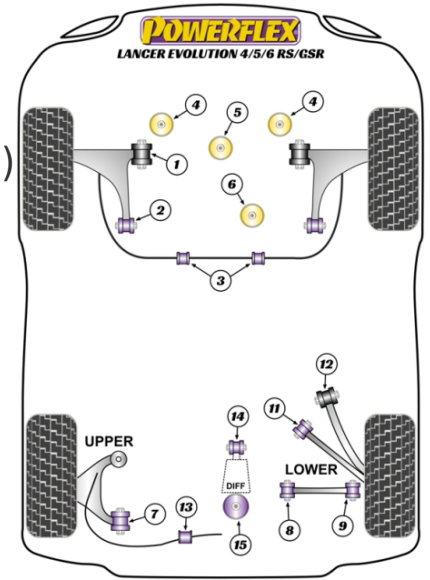

Bush Price x Qty Per Car = Pack Price

- PFR44-113 fits the EVO 4&5. For EVO 6, use PFR44-111.
- PFF44-105, PFF44-106, PFF44-107 & PFF44-108 are available in Road (Yellow 70A) and Track (Purple 80A) materials.
- The Front Lower Rear Diff Mount is available in two sizes. PFF44-107 (62mm) or PFF44-108 (70.5mm).
- PFF44-105 (R) is used twice on the vehicle. It is used for the Upper Engine Mount and the Upper Gearbox Mount.
- PFR44-120 is 54mm and does not fit RS models or those without AYC.
- PFR44-420 is 45mm and fits RS models or those without AYC.

In addition to the Road Series parts listed please check the Black Series website for other bushes suitable for this car that may be more suited to Track/Race use.

	POWERALIGN CAMBER BOLT KIT (12MM X 60MM)		
	Qty Per Car 1	Diagram Ref.	Part No. PFA100-12
	exc. VAT £22.75	inc. VAT £27.30	
	FRONT WISHBONE FRONT BUSH		
	Qty Per Car 2	Diagram Ref. 1	Part No. PFF44-101
	exc. VAT £29.10	inc. VAT £34.92	
	FRONT WISHBONE FRONT BUSH		
	Qty Per Car 2	Diagram Ref. 1	Part No. PFF44-101BLK
	exc. VAT £29.10	inc. VAT £34.92	
	FRONT WISHBONE REAR BUSH		
	Qty Per Car 2	Diagram Ref. 2	Part No. PFF44-102
	exc. VAT £31.80	inc. VAT £38.16	
	FRONT WISHBONE REAR BUSH		
	Qty Per Car 2	Diagram Ref. 2	Part No. PFF44-102BLK
	exc. VAT £35.05	inc. VAT £42.06	
	FRONT ANTI ROLL BAR MOUNT 23MM		
	Qty Per Car 2	Diagram Ref. 3	Part No. PFF44-103-23
	exc. VAT £18.30	inc. VAT £21.96	

FRONT ANTI ROLL BAR MOUNT 23MM

Qty Per Car 2

Diagram Ref. 3

Part No. PFF44-103-23BLK

exc. VAT £20.15

inc. VAT £24.18

FRONT UPPER ENGINE/TRANS MOUNT (TRACK)

Qty Per Car 2