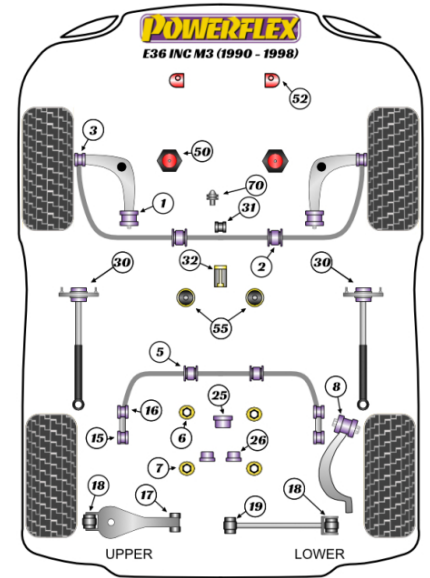

- PFF5-301 / PFF5-5301 is a concentric bush for non-M3 and M3 Evo models.
- PFF5-303 / PFF5-5303 is an eccentric bush for the M3 (non-Evo) or where increased castor is required on non-M vehicles.
- PFF5-304 is designed to fit models where the Anti-Roll bar joins the lower arm, not the shock absorber. This part will not fit the M1 versions as a consequence.
- PFR5-5630-10 fits standard or aftermarket rear shock absorbers with a 10mm pin.
- PFR5-5630-12 fits aftermarket rear shock absorbers with a 12mm pin. Neither fit Cabriolet models.
- PFR5-324 fits later M3 Evo models where the bush fits into a separate mounting bracket.
- PFR5-325 fits all models, (M3 models up to 1996) with the bush in the subframe.
- PFR5-326 fits all models including all M3 models.
- PFR5-4615G replaces the original arm and inner bush, allowing on-car camber adjustment. For just the replacement bush to fit in the original arm, please use PFR5-4616.
- PFF5-4650 is not recommended for Diesel models due to excessive noise and vibration transmission.
- Please check roll bar sizes before ordering.
- PFF5-470 only fits vehicles with manual transmission.