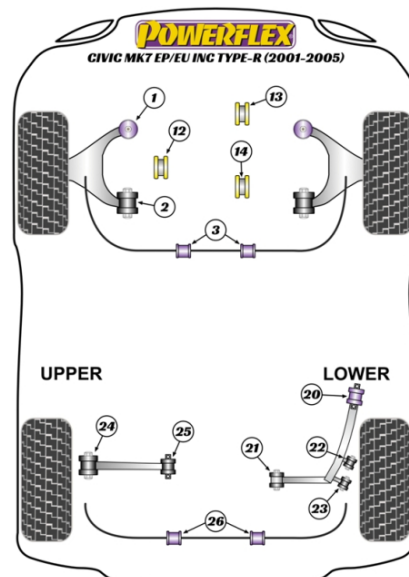

CIVIC MK7 EP/EU INC. TYPE-R (2001 - 2005)

PRICING INFORMATION

The prices shown on our website are per bush.

To get the total pack price you will need to multiple this price by the number of bushes per vehicle.

Bush Price x Qty Per Car = Pack Price

- PFF25-312 & PFF25-313 are inserts and fit Type R models only
- PFF25-314 are inserts and fit Type R and Si models only
- For position 24, rear upper arm outer bush, use either PFR25-324 or PFR25-324G
- PFR25-324G allows rear camber adjustment of +/-1 degree
- PFA100-14 & PFA100-16 are camber bolts which allow front camber adjustment
- PFA100-16 fit EP3 Type R and Si models only all other models use PFA100-14

In addition to the Road Series parts listed please check the Black Series website for other bushes suitable for this car that may be more suited to Track/Race use.

	EXHAUST MOUNT Qty Per Car 1 exc. VAT £19.40	Diagram Ref. inc. VAT £23.28	Part No. EXH040
	POWERALIGN CAMBER BOLT KIT (14MM) Qty Per Car 1 exc. VAT £23.70	Diagram Ref. inc. VAT £28.44	Part No. PFA100-14
	POWERALIGN CAMBER BOLT KIT (16MM) Qty Per Car 1 exc. VAT £26.40	Diagram Ref. inc. VAT £31.68	Part No. PFA100-16
	FRONT LOWER ARM FRONT BUSH Qty Per Car 2 exc. VAT £38.30	Diagram Ref. 1 inc. VAT £45.96	Part No. PFF25-301
	FRONT LOWER ARM FRONT BUSH Qty Per Car 2 exc. VAT £42.10	Diagram Ref. 1 inc. VAT £50.52	Part No. PFF25-301BLK
	FRONT LOWER ARM FRONT BUSH CASTER OFFSET Qty Per Car 2 exc. VAT £40.45	Diagram Ref. 1 inc. VAT £48.54	Part No. PFF25-301G
	FRONT LOWER ARM FRONT BUSH CASTER OFFSET Qty Per Car 2 exc. VAT £44.50	Diagram Ref. 1 inc. VAT £53.40	Part No. PFF25-301GBLK