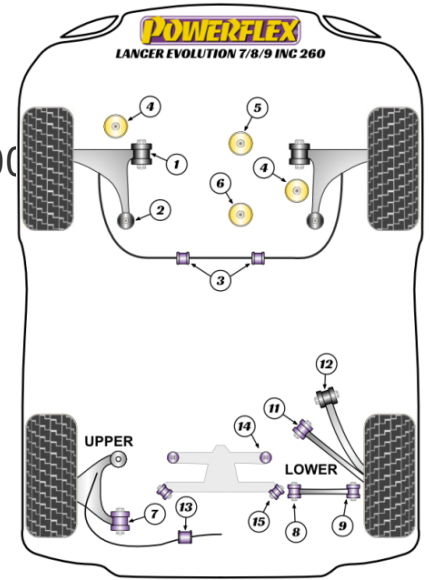

Bush Price x Qty Per Car = Pack Price

- The Front Lower Diff Mount has 2 possible sizes. For 62mm use PFF44-107 and 70.5mm use PFF44-108.
- Engine and Transmission mounts ending 'R' are for Road use and are made using our softer Yellow 70A material. For competition and race use, please use the Purple 80A 'non-R' part numbers. Increased NVH should be expected when fitting the 'non-R' parts.
- PFF44-105(R) is used twice on the vehicle. It is used for the Upper Engine Mount as well as the Upper Gearbox Mount.
- PFR44-120 is 54mm, does not fit RS models and those without AYC.
- PFR44-420 is 45mm, fits RS models and those without AYC.

In addition to the Road Series parts listed please check the Black Series website for other bushes suitable for this car that may be more suited to Track/Race use.

	POWERALIGN CAMBER BOLT KIT (14MM)	Qty Per Car 1	Diagram Ref.	Part No. PFA100-14
		exc. VAT £23.70	inc. VAT £28.44	
	FRONT WISHBONE FRONT BUSH	Qty Per Car 2	Diagram Ref. 1	Part No. PFF44-1011-14
		exc. VAT £29.10	inc. VAT £34.92	
	FRONT WISHBONE FRONT BUSH	Qty Per Car 2	Diagram Ref. 1	Part No. PFF44-1011-14BLK
		exc. VAT £29.10	inc. VAT £34.92	
	FRONT WISHBONE REAR BUSH ANTI-LIFT & CASTER ADJUSTABLE	Qty Per Car 2	Diagram Ref. 2	Part No. PFF44-202G
		exc. VAT £91.20	inc. VAT £109.44	
	FRONT WISHBONE REAR BUSH ANTI-LIFT & CASTER ADJUSTABLE	Qty Per Car 2	Diagram Ref. 2	Part No. PFF44-202GBLK
		exc. VAT £91.20	inc. VAT £109.44	
	FRONT ANTI ROLL BAR BUSH 24MM	Qty Per Car 2	Diagram Ref. 3	Part No. PFF44-201-24
		exc. VAT £19.15	inc. VAT £22.98	

FRONT ANTI ROLL BAR BUSH 24MM

Qty Per Car 2

Diagram Ref. 3

Part No. PFF44-201-24BLK

exc. VAT £21.10

inc. VAT £25.32

FRONT ANTI ROLL BAR BUSH 26MM

Qty Per Car 2

Diagram Ref. 3

Part No. PFF44-201-26

exc. VAT £19.15

inc. VAT £22.98

FRONT ANTI ROLL BAR BUSH 26MM

Qty Per Car 2

Diagram Ref. 3

Part No. PFF44-201-26BLK