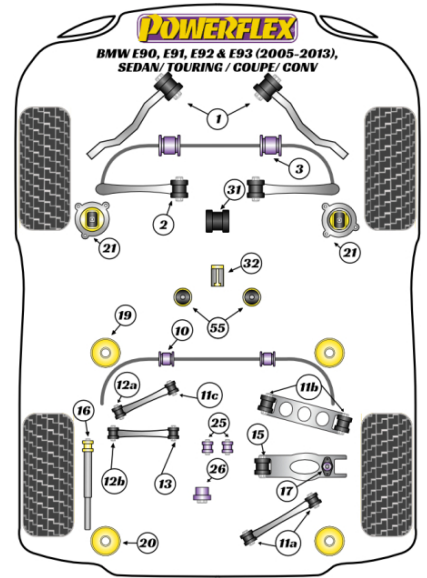

- PFR5-419, PFR5-421 and PFR5-423 are void inserts to be used with the original rubber bushes.
- PFR5-420 and PFR5-422 are complete replacements for the original rubber bushes.
- PFR5-421 fits all models up to 07/2005 and Automatic models only from 07/2005 onwards.
- PFR5-423 fits all diesel-engined E91 Touring models. For all other petrol models, use PFR5-421.
- PFR5-1220 is a complete replacement bush for non-M models to raise the front of the rear subframe by 9mm providing the same anti-squat characteristic during acceleration as featured on M model vehicles. It is recommended to be used in conjunction with PFR5-422P.
- PFF5-4020 fits vehicles with N54 and N55 engines only.
- PFF5-470 fits vehicles with manual transmission only.

Qty Per Car 2

Diagram Ref. 10

Part No. PFR5-4609-15

exc. VAT £23.70

inc. VAT £28.44

REAR ANTI ROLL BAR BUSH 15MM

Qty Per Car 2

Diagram Ref. 10