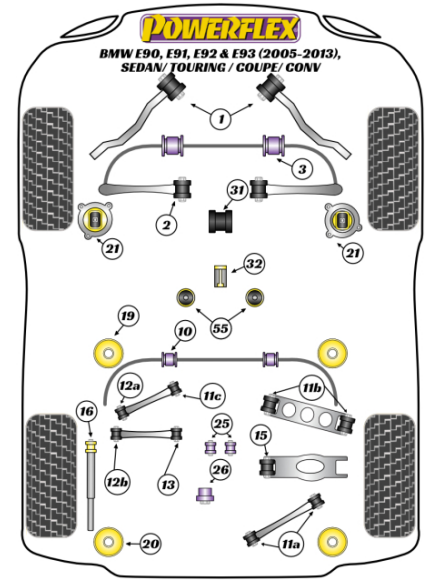

E9* SEDAN / TOURING / COUPE / CONV

PRICING INFORMATION

The prices shown on our website are per bush.

To get the total pack price you will need to multiple this price by the number of bushes per vehicle.

Bush Price x Qty Per Car = Pack Price

- PFR5-419, PFR5-421 and PFR5-423 are void inserts to be used with the original rubber bushes.
- PFR5-420 and PFR5-422 are complete replacements for the original rubber bushes.
- PFR5-421 fits all models up to 07/2005 and Automatic models only from 07/2005 onwards.
- PFR5-423 fits all diesel-engined E91 Touring models. For all other petrol models, use PFR5-421.
- PFR5-1220 is a complete replacement bush for non-M models to raise the front of the rear subframe by 9mm providing the same anti-squat characteristic during acceleration as featured on M model vehicles. It is recommended to be used in conjunction with PFR5-422P.
- PFF5-4020 fits vehicles with N54 and N55 engines only.
- PFF5-470 fits vehicles with manual transmission only.

In addition to the Road Series parts listed please check the Black Series website for other bushes suitable for this car that may be more suited to Track/Race use.

	JACK PAD ADAPTOR	Qty Per Car 1 exc. VAT £18.85	Diagram Ref. inc. VAT £22.62	Part No. PF5-4660
	POWERALIGN WHEEL MOUNTING GUIDE PIN	Qty Per Car 1 exc. VAT £23.70	Diagram Ref. inc. VAT £28.44	Part No. PF99-512-15
	RIDE HEIGHT ADJUSTER SHIM	Qty Per Car 1 exc. VAT £24.80	Diagram Ref. inc. VAT £29.76	Part No. PFR5-427
	RIDE HEIGHT ADJUSTER SHIM	Qty Per Car 1 exc. VAT £24.80	Diagram Ref. inc. VAT £29.76	Part No. PFR5-427BLK
	FRONT RADIUS ARM TO CHASSIS BUSH	Qty Per Car 2 exc. VAT £58.80	Diagram Ref. 1 inc. VAT £70.56	Part No. PFF5-401
	FRONT RADIUS ARM TO CHASSIS BUSH	Qty Per Car 2	Diagram Ref. 1	Part No. PFF5-401BLK

Diagram Ref. 10

Part No. PFR5-4609-11

exc. VAT £23.70

inc. VAT £28.44

REAR ANTI ROLL BAR BUSH 11MM

Qty Per Car 2

Diagram Ref. 10

Part No. PFR5-4609-11BLK