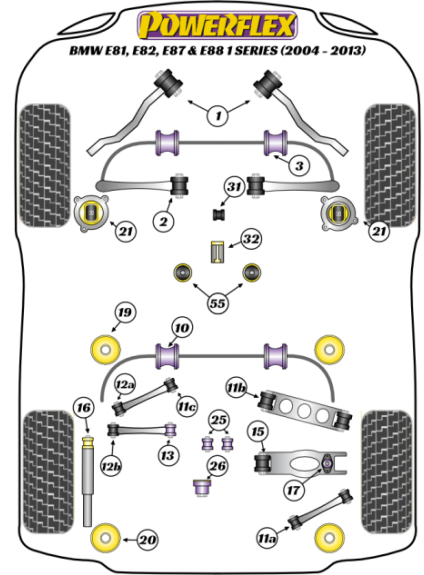

E81, E82, E87 & E88 (2004 - 2013)

PRICING INFORMATION

The prices shown on our website are per bush.

To get the total pack price you will need to multiple this price by the number of bushes per vehicle.

Bush Price x Qty Per Car = Pack Price

- These parts will not fit the E82 1-Series M-Coupe or X Drive (4wd) models
- PFR5-419, PFR5-421 and PFR5-423 are inserts to be used with the original rear subframe bushes
- PFR5-421 Rear Subframe Rear Bush Insert fits all models up to -07/2005 (pre-LCI). Then Petrol models only from 07/2005- on (LCI)
- PFR5-423 Rear Subframe Rear Bush Inserts fit Diesel cars from 07/2005- onwards (LCI)
- PFR5-420, PFR5-420P and PFR5-422 are complete replacements for the original bushes
- PFR5-1220 is a complete replacement bush for non-M models to raise the front of the rear subframe by 9mm providing the same anti-squat characteristic during acceleration as featured on M model vehicles and is recommended to be used with PFR5-422P
- PFR5-416-12 fits performance shock absorbers with a 12mm thread
- For standard shock absorbers and performance shock absorber with a 10mm thread use PFR5-416
- PFF5-4020 only fits the cars with the N54
- PFF5-470 only fits vehicles with manual transmission.

In addition to the Road Series parts listed please check the Black Series website for other bushes suitable for this car that may be more suited to Track/Race use.

	JACK PAD ADAPTOR	Qty Per Car 1 exc. VAT £18.85	Diagram Ref. inc. VAT £22.62	Part No. PF5-4660
	FRONT RADIUS ARM TO CHASSIS BUSH	Qty Per Car 2 exc. VAT £58.80	Diagram Ref. 1 inc. VAT £70.56	Part No. PFF5-401
	FRONT RADIUS ARM TO CHASSIS BUSH	Qty Per Car 2 exc. VAT £58.80	Diagram Ref. 1 inc. VAT £70.56	Part No. PFF5-401BLK
	FRONT RADIUS ARM TO CHASSIS BUSH CASTER ADJUST	Qty Per Car 2 exc. VAT £75.00	Diagram Ref. 1 inc. VAT £90.00	Part No. PFF5-401G
	FRONT RADIUS ARM TO CHASSIS BUSH CASTER ADJUST	Qty Per Car 2	Diagram Ref. 1	Part No. PFF5-401GBLK