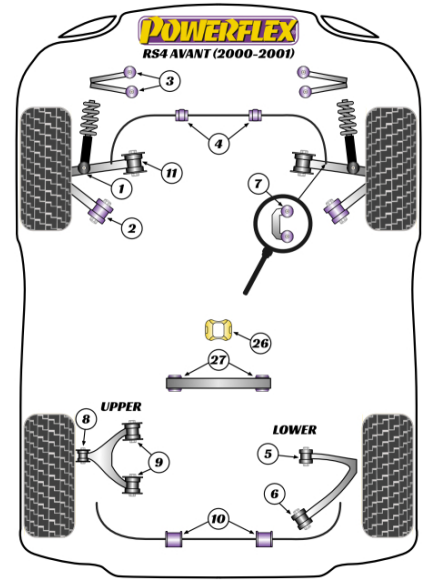

There are potentially two cast Rear Upper Arm options fitted to this model, 8D0 505 323 A or 8D0 505 361 A.

- PFR3-208 and PFR3-212 are used for 8D0 505 323 A
- PFR3-208 and PFR3-216 are used for 8D0 505 361 A

In addition to the Road Series parts listed please check the Black Series website for other bushes suitable for this car that may be more suited to Track/Race use.

	POWERALIGN WHEEL MOUNTING GUIDE PIN	Qty Per Car 1 exc. VAT £25.35	Diagram Ref. inc. VAT £30.42	Part No. PF99-514-15
	FRONT LOWER SHOCK MOUNT	Qty Per Car 2 exc. VAT £38.85	Diagram Ref. 1 inc. VAT £46.62	Part No. PFF3-201
	FRONT LOWER SHOCK MOUNT	Qty Per Car 2 exc. VAT £38.85	Diagram Ref. 1 inc. VAT £46.62	Part No. PFF3-201BLK
	FRONT TIE BAR REAR BUSH	Qty Per Car 2 exc. VAT £56.65	Diagram Ref. 2 inc. VAT £67.98	Part No. PFF3-202
	FRONT TIE BAR REAR BUSH	Qty Per Car 2 exc. VAT £62.30	Diagram Ref. 2 inc. VAT £74.76	Part No. PFF3-202BLK
	FRONT UPPER CONTROL ARM BUSH	Qty Per Car 4 exc. VAT £27.50	Diagram Ref. 3 inc. VAT £33.00	Part No. PFF3-203
	FRONT UPPER CONTROL ARM BUSH	Qty Per Car 4 exc. VAT £27.50	Diagram Ref. 3 inc. VAT £33.00	Part No. PFF3-203BLK
	FRONT UPPER CONTROL ARM BUSH - CAMBER ADJ	Qty Per Car 4 exc. VAT £44.75	Diagram Ref. 3 inc. VAT £53.70	Part No. PFF3-203G

FRONT UPPER CONTROL ARM BUSH - CAMBER ADJ

Qty Per Car 4

Diagram Ref. 3

Part No. PFF3-203GBLK

exc. VAT £44.75

inc. VAT £53.70

FRONT ANTI ROLL BAR BUSH 23MM

Qty Per Car 2

Diagram Ref. 4

Part No. PFF3-204-23

exc. VAT £19.40

inc. VAT £23.28

FRONT ANTI ROLL BAR BUSH 24MM

Qty Per Car 2

Diagram Ref. 4

Part No. PFF3-204-24