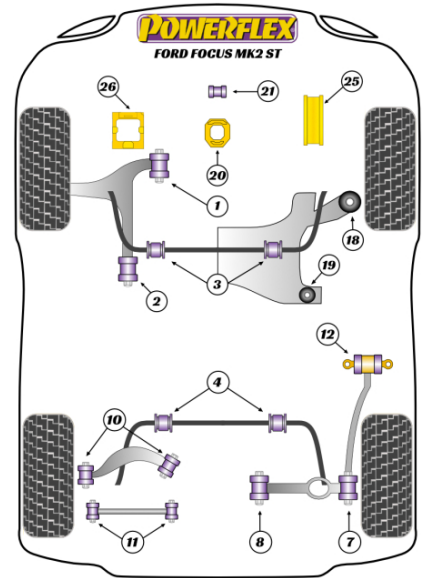

- PFR19-810G is an on-car adjustable bush and is designed to provide +/- 1 degree of camber adjustment. For a non-adjustable version use PFR19-810
- PFF19-1220 fits later models please check image for compatibility
- PFF19-1222 fits early models up to around 2008 please check image for compatibility.

	<b>FRONT ANTI ROLL BAR TO CHASSIS BUSH 22MM</b>		
	Qty Per Car 2	Diagram Ref. 3	Part No. PFF19-1203-22
	exc. VAT £25.60	inc. VAT £30.72	
	<b>FRONT ANTI ROLL BAR TO CHASSIS BUSH 22MM</b>		
	Qty Per Car 2	Diagram Ref. 3	Part No. PFF19-1203-22BLK
	exc. VAT £28.15	inc. VAT £33.78	
	<b>REAR ANTI ROLL BAR TO CHASSIS BUSH 18MM</b>		
	Qty Per Car 2	Diagram Ref. 4	Part No. PFR19-1204-18
	exc. VAT £24.30	inc. VAT £29.16	
	<b>REAR ANTI ROLL BAR TO CHASSIS BUSH 18MM</b>		
	Qty Per Car 2	Diagram Ref. 4	Part No. PFR19-1204-18BLK
	exc. VAT £26.90	inc. VAT £32.28	
	<b>REAR ANTI ROLL BAR TO CHASSIS BUSH 21MM</b>		
	Qty Per Car 2	Diagram Ref. 4	Part No. PFR19-1204-21
	exc. VAT £24.30	inc. VAT £29.16	
	<b>REAR ANTI ROLL BAR TO CHASSIS BUSH 21MM</b>		
	Qty Per Car 2	Diagram Ref. 4	Part No. PFR19-1204-21BLK
	exc. VAT £26.90	inc. VAT £32.28	
	<b>REAR LOWER TRACK CONTROL ARM OUTER BUSH</b>		
	Qty Per Car 2	Diagram Ref. 7	Part No. PFR19-807
	exc. VAT £38.85	inc. VAT £46.62	
	<b>REAR LOWER TRACK CONTROL ARM OUTER BUSH</b>		
	Qty Per Car 2	Diagram Ref. 7	Part No. PFR19-807BLK
	exc. VAT £42.70	inc. VAT £51.24	
	<b>REAR LOWER TRACK CONTROL ARM INNER BUSH</b>		
	Qty Per Car 2	Diagram Ref. 8	Part No. PFR19-808
	exc. VAT £36.65	inc. VAT £43.98	
	<b>REAR LOWER TRACK CONTROL ARM INNER BUSH</b>		
	Qty Per Car 2	Diagram Ref. 8	Part No. PFR19-808BLK
	exc. VAT £40.35	inc. VAT £48.42	
	<b>REAR UPPER CONTROL ARM BUSH</b>		
	Qty Per Car 4	Diagram Ref. 10	Part No. PFR19-810
	exc. VAT £36.65	inc. VAT £43.98	
	<b>REAR UPPER CONTROL ARM BUSH</b>		
	Qty Per Car 4	Diagram Ref. 10	Part No. PFR19-810BLK
	exc. VAT £40.35	inc. VAT £48.42	