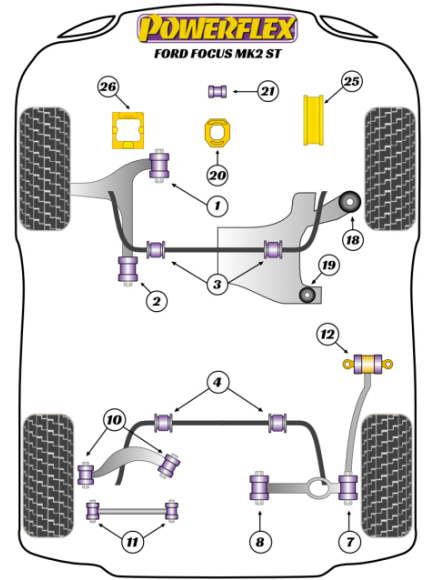

- PFR19-810G is an on-car adjustable bush and is designed to provide +/- 1 degree of camber adjustment. For a non-adjustable version use PFR19-810
- PFF19-1220 fits later models please check image for compatibility
- PFF19-1222 fits early models up to around 2008 please check image for compatibility.