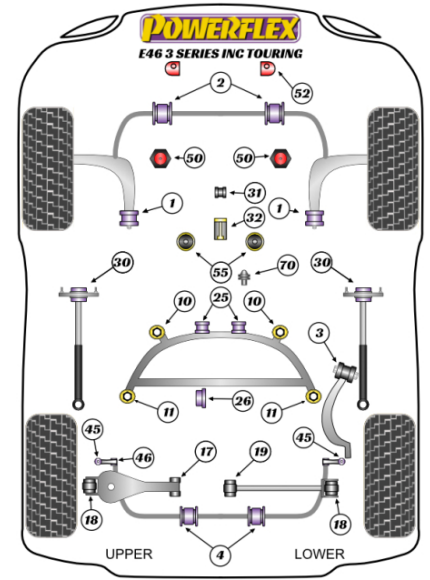

E46 SEDAN / TOURING / COUPE / CONV

PRICING INFORMATION

The prices shown on our website are per bush.

To get the total pack price you will need to multiple this price by the number of bushes per vehicle.

Bush Price x Qty Per Car = Pack Price

- PFF5-4655 does not fit cars with automatic transmission
- PFF5-4601 & PFF5-5601 fit brackets with a 66mm bore
- PFF5-4601-60 & PFF5-5601-60 fit brackets with a 60mm bore, usually found on earlier models.
- PFF5-5601G & PFF5-5601G-60 give an additional +0.5° Caster
- PFR5-4610 & 4611 are complete replacement bushes, for inserts use PFR5-4613 & 4614 (inserts fit into the voiding of the original bush)
- PFR5-4615G replaces the original arm and inner bush and allows on-car adjustment of camber. For a replacement bush only to fit in the original arm, please use PFR5-4616.
- PFR5-5630-10 fits cars with standard or aftermarket rear shock absorber with a 10mm pin, PFR5-5630-12 fits cars with aftermarket rear shock absorbers with a 12mm pin. Neither fit Cabriolet models
- PFF5-4650 does not fit xDrive models. Not recommended for Diesel models.
- PFF5-470 only fits vehicles with manual transmission.

In addition to the Road Series parts listed please check the Black Series website for other bushes suitable for this car that may be more suited to Track/Race use.

	JACK PAD ADAPTOR	Qty Per Car 1 exc. VAT £18.85	Diagram Ref. inc. VAT £22.62	Part No. PF5-4660
	POWERFLEX HANDLING PACK	Qty Per Car 1 exc. VAT £338.55	Diagram Ref. inc. VAT £406.26	Part No. PF5K-1003
	POWERALIGN WHEEL MOUNTING GUIDE PIN	Qty Per Car 1 exc. VAT £23.70	Diagram Ref. inc. VAT £28.44	Part No. PF99-512-15
	FRONT WISHBONE REAR BUSH	Qty Per Car 2 exc. VAT £38.85	Diagram Ref. 1 inc. VAT £46.62	Part No. PFF5-4601
	FRONT WISHBONE REAR BUSH	Qty Per Car 2 exc. VAT £33.45	Diagram Ref. 1 inc. VAT £40.14	Part No. PFF5-4601-60