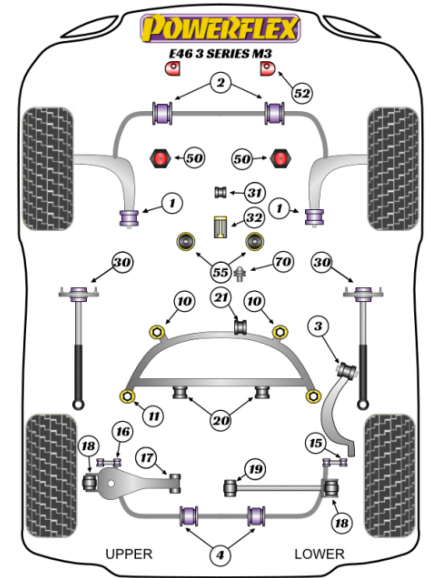

E46 M3 INC CSL

PRICING INFORMATION

The prices shown on our website are per bush.

To get the total pack price you will need to multiple this price by the number of bushes per vehicle.

Bush Price x Qty Per Car = Pack Price

- PFF5-5601GM3 gives an additional +0.5° Caster
- PFR5-4610 & 4611 are complete replacement bushes, for inserts use PFR5-4612 & 4613 (inserts fit into the voiding of the original bush)
- PFR5-4615G replaces the original arm and inner bush and allows on-car adjustment of camber. For a replacement bush only to fit in the original arm, please use PFR5-4616.
- PFR5-5630-10 fits cars with standard or aftermarket rear shock absorber with a 10mm pin
- PFR5-5630-12 fits cars with aftermarket rear shock absorbers with a 12mm pin. Neither fit Cabriolet models
- PFF5-4650 does not fit X drive models.
- PFF5-4602-26 fits M3 non CSL models with 26mm Front Bar
- PFF5-4602-27 fits Cabriolet models with 27mm Front Bar
- PFF5-4602-30.8 fits CSL models with 30.8mm Front Bar
- PFR5-4609-21.5 fits non-CSL M3 models with 21.5mm Rear Bar
- PFR5-4609-22.5 fits CSL models with 22.5mm Rear Bar
- PFF5-470 only fits vehicles with manual transmission.

In addition to the Road Series parts listed please check the Black Series website for other bushes suitable for this car that may be more suited to Track/Race use.

	JACK PAD ADAPTOR	Qty Per Car 1 exc. VAT £18.85	Diagram Ref. inc. VAT £22.62	Part No. PF5-4660
	HANDLING PACK	Qty Per Car 1 exc. VAT £335.30	Diagram Ref. inc. VAT £402.36	Part No. PF5K-1006
	POWERALIGN WHEEL MOUNTING GUIDE PIN	Qty Per Car 1 exc. VAT £23.70	Diagram Ref. inc. VAT £28.44	Part No. PF99-512-15
	FRONT WISHBONE REAR BUSH	Qty Per Car 2 exc. VAT £36.65	Diagram Ref. 1 inc. VAT £43.98	Part No. PFF5-4601M3
	FRONT WISHBONE REAR BUSH	Qty Per Car 2 exc. VAT £40.35	Diagram Ref. 1 inc. VAT £48.42	Part No. PFF5-4601M3BLK