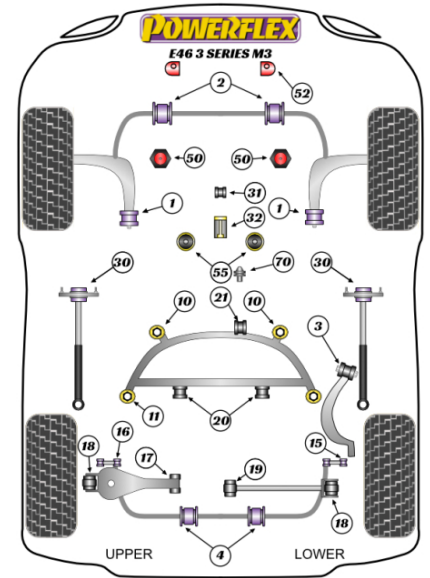

## E46 M3 INC CSL

- PFF5-5601GM3 gives an additional +0.5° Caster
- PFR5-4610 & 4611 are complete replacement bushes, for inserts use PFR5-4612 & 4613 (inserts fit into the voiding of the original bush)
- PFR5-4615G replaces the original arm and inner bush and allows on-car adjustment of camber. For a replacement bush only to fit in the original arm, please use PFR5-4616.
- PFR5-5630-10 fits cars with standard or aftermarket rear shock absorber with a 10mm pin
- PFR5-5630-12 fits cars with aftermarket rear shock absorbers with a 12mm pin. Neither fit Cabriolet models
- PFF5-4650 does not fit X drive models.
- PFF5-4602-26 fits M3 non CSL models with 26mm Front Bar
- PFF5-4602-27 fits Cabriolet models with 27mm Front Bar
- PFF5-4602-30.8 fits CSL models with 30.8mm Front Bar
- PFR5-4609-21.5 fits non-CSL M3 models with 21.5mm Rear Bar
- PFR5-4609-22.5 fits CSL models with 22.5mm Rear Bar
- PFF5-470 only fits vehicles with manual transmission.