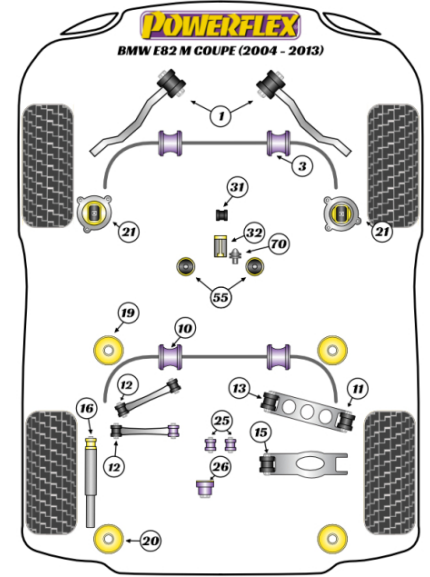

	JACK PAD ADAPTOR Qty Per Car 1 exc. VAT £18.85	Diagram Ref. inc. VAT £22.62	Part No. PFF5-4660
	FRONT RADIUS ARM TO CHASSIS BUSH Qty Per Car 2 exc. VAT £58.80	Diagram Ref. 1 inc. VAT £70.56	Part No. PFF5-401
	FRONT RADIUS ARM TO CHASSIS BUSH Qty Per Car 2 exc. VAT £58.80	Diagram Ref. 1 inc. VAT £70.56	Part No. PFF5-401BLK
	FRONT RADIUS ARM TO CHASSIS BUSH CASTER ADJUST Qty Per Car 2 exc. VAT £75.00	Diagram Ref. 1 inc. VAT £90.00	Part No. PFF5-401G
	FRONT RADIUS ARM TO CHASSIS BUSH CASTER ADJUST Qty Per Car 2 exc. VAT £75.00	Diagram Ref. 1 inc. VAT £90.00	Part No. PFF5-401GBLK
	FRONT ANTI ROLL BAR BUSH 26.5MM Qty Per Car 2 exc. VAT £23.05	Diagram Ref. 3 inc. VAT £27.66	Part No. PFF5-1203-26.5
	FRONT ANTI ROLL BAR BUSH 26.5MM Qty Per Car 2 exc. VAT £24.95	Diagram Ref. 3 inc. VAT £29.94	Part No. PFF5-1203-26.5BLK
	FRONT ANTI ROLL BAR BUSH 28MM Qty Per Car 2 exc. VAT £23.05	Diagram Ref. 3 inc. VAT £27.66	Part No. PFF5-1203-28

FRONT ANTI ROLL BAR BUSH 28MM

Qty Per Car 2

Diagram Ref. 3

Part No. PFF5-1203-28BLK

exc. VAT £24.95

inc. VAT £29.94

REAR ANTI ROLL BAR BUSH 22.5MM

Qty Per Car 2

Diagram Ref. 10

Part No. PFR5-1210-22.5

exc. VAT £23.05

inc. VAT £27.66

REAR ANTI ROLL BAR BUSH 22.5MM

Qty Per Car 2

Diagram Ref. 10

Part No. PFR5-1210-22.5BLK

exc. VAT £24.95

inc. VAT £29.94

REAR ANTI ROLL BAR BUSH 23.6MM

Qty Per Car 2

Diagram Ref. 10

Part No. PFR5-1210-23.6

exc. VAT £23.05

inc. VAT £27.66