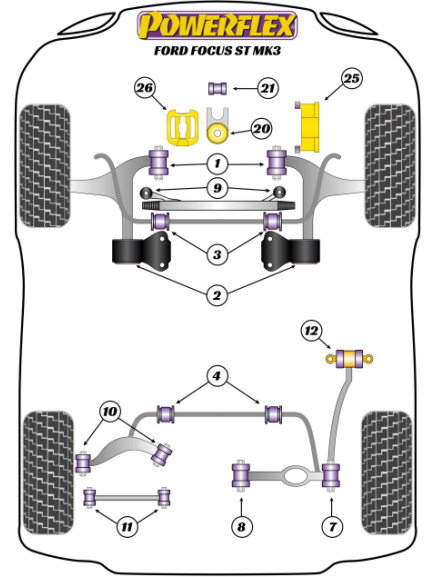

- PFR19-810G is an on-car adjustable bush and is designed to provide +/- 1 degree of camber adjustment. For a non-adjustable version use PFR19-810
- PFF19-1825 fits into the latest vehicle fitment and commonly upgraded to mount OE number: BV61-6F012

In addition to the Road Series parts listed please check the Black Series website for other bushes suitable for this car that may be more suited to Track/Race use.

	JACK PAD ADAPTOR		
	Qty Per Car 1	Diagram Ref.	Part No. PFR19-860
	exc. VAT £20.45	inc. VAT £24.54	
	POWERFLEX HANDLING PACK		
	Qty Per Car 1	Diagram Ref.	Part No. PFR19K-1002
	exc. VAT £200.85	inc. VAT £241.02	
	FRONT WISHBONE FRONT BUSH 14MM BOLT		
	Qty Per Car 2	Diagram Ref. 1	Part No. PFF19-8011
	exc. VAT £32.90	inc. VAT £39.48	
	FRONT WISHBONE FRONT BUSH 14MM BOLT		
	Qty Per Car 2	Diagram Ref. 1	Part No. PFF19-8011BLK
	exc. VAT £32.90	inc. VAT £39.48	
	FRONT WISHBONE FRONT BUSH CAMBER ADJUSTABLE 14MM BOLT		
	Qty Per Car 2	Diagram Ref. 1	Part No. PFF19-8011G
	exc. VAT £62.60	inc. VAT £75.12	
	FRONT WISHBONE FRONT BUSH CAMBER ADJUSTABLE 14MM BOLT		
	Qty Per Car 2	Diagram Ref. 1	Part No. PFF19-8011GBLK
	exc. VAT £62.60	inc. VAT £75.12	
	FRONT LOWER WISHBONE REAR BUSH		
	Qty Per Car 2	Diagram Ref. 2	Part No. PFF19-1202
	exc. VAT £42.05	inc. VAT £50.46	