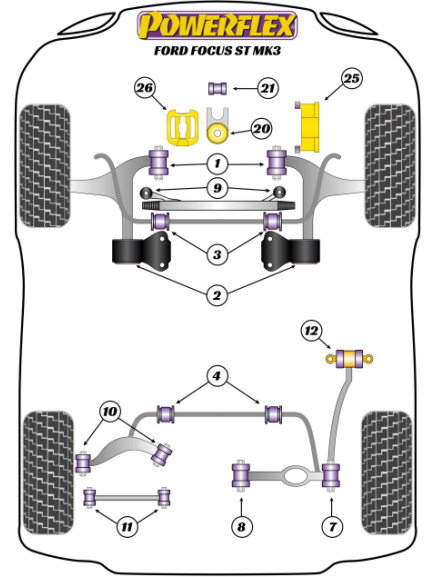

- PFR19-810G is an on-car adjustable bush and is designed to provide +/- 1 degree of camber adjustment. For a non-adjustable version use PFR19-810
- PFF19-1825 fits into the latest vehicle fitment and commonly upgraded to mount OE number: BV61-6F012

In addition to the Road Series parts listed please check the Black Series website for other bushes suitable for this car that may be more suited to Track/Race use.

	JACK PAD ADAPTOR	Qty Per Car 1 exc. VAT £20.45	Diagram Ref. inc. VAT £24.54	Part No. PF19-860
	POWERFLEX HANDLING PACK	Qty Per Car 1 exc. VAT £200.85	Diagram Ref. inc. VAT £241.02	Part No. PF19K-1002
	FRONT WISHBONE FRONT BUSH 14MM BOLT	Qty Per Car 2 exc. VAT £32.90	Diagram Ref. 1 inc. VAT £39.48	Part No. PFF19-8011
	FRONT WISHBONE FRONT BUSH 14MM BOLT	Qty Per Car 2 exc. VAT £32.90	Diagram Ref. 1 inc. VAT £39.48	Part No. PFF19-8011BLK
	FRONT WISHBONE FRONT BUSH CAMBER ADJUSTABLE 14MM BOLT	Qty Per Car 2 exc. VAT £62.60	Diagram Ref. 1 inc. VAT £75.12	Part No. PFF19-8011G
	FRONT WISHBONE FRONT BUSH CAMBER ADJUSTABLE 14MM BOLT	Qty Per Car 2 exc. VAT £62.60	Diagram Ref. 1 inc. VAT £75.12	Part No. PFF19-8011GBLK
	FRONT LOWER WISHBONE REAR BUSH	Qty Per Car 2 exc. VAT £42.05	Diagram Ref. 2 inc. VAT £50.46	Part No. PFF19-1202