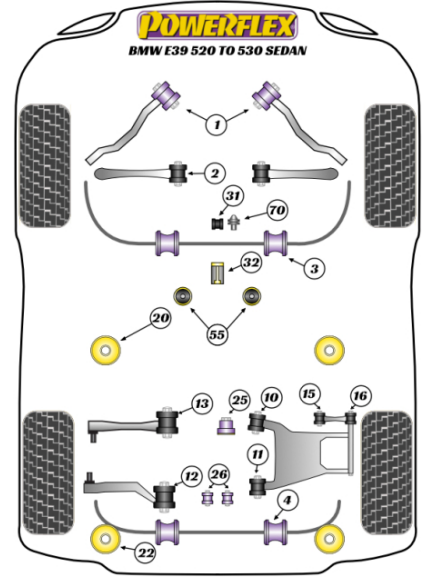

E39 520 TO 530

PRICING INFORMATION

The prices shown on our website are per bush.

To get the total pack price you will need to multiple this price by the number of bushes per vehicle.

Bush Price x Qty Per Car = Pack Price

- PFR5-520 and PFR5-522 are full replacement bushes.
- PFR5-521 and PFR5-523 are inserts to be used with the OE rubber bushes.
- PFR5-711 fits M5 and Touring models only. For saloon models use PFR5-711-12.
- PFF5-470 only fits vehicles with manual transmission.

In addition to the Road Series parts listed please check the Black Series website for other bushes suitable for this car that may be more suited to Track/Race use.

	JACK PAD ADAPTOR	Qty Per Car 1 exc. VAT £18.85	Diagram Ref. inc. VAT £22.62	Part No. PF5-4660
	POWERALIGN WHEEL MOUNTING GUIDE PIN	Qty Per Car 1 exc. VAT £23.70	Diagram Ref. inc. VAT £28.44	Part No. PF99-512-15
	FRONT LOWER TIE BAR TO CHASSIS BUSH	Qty Per Car 2 exc. VAT £35.05	Diagram Ref. 1 inc. VAT £42.06	Part No. PFF5-510
	FRONT LOWER TIE BAR TO CHASSIS BUSH	Qty Per Car 2 exc. VAT £38.55	Diagram Ref. 1 inc. VAT £46.26	Part No. PFF5-510BLK
	FRONT LOWER TIE BAR TO CHASSIS BUSH	Qty Per Car 2 exc. VAT £35.05	Diagram Ref. 1 inc. VAT £42.06	Part No. PFF5-510H
	FRONT ANTI ROLL BAR BUSH 21.5MM	Qty Per Car 2 exc. VAT £23.70	Diagram Ref. 2 inc. VAT £28.44	Part No. PFF5-4602-21
	FRONT ANTI ROLL BAR BUSH 21.5MM	Qty Per Car 2 exc. VAT £26.25	Diagram Ref. 2 inc. VAT £31.50	Part No. PFF5-4602-21BLK
	FRONT ANTI ROLL BAR BUSH 21.5MM	Qty Per Car 2	Diagram Ref. 2	Part No. PFF5-4602-21H