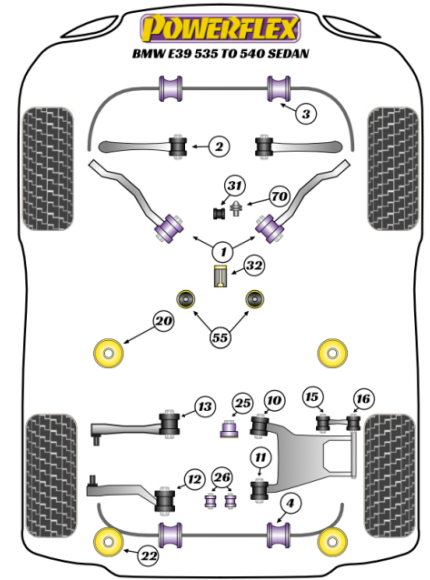

E39 535 TO 540

PRICING INFORMATION

The prices shown on our website are per bush.

To get the total pack price you will need to multiple this price by the number of bushes per vehicle.

Bush Price x Qty Per Car = Pack Price

- PFF5-503-27 fits M5 only.
- PFR5-520 and PFR5-522 are full replacement bushes.
- PFR5-521 and PFR5-523 are inserts to be used with the OE rubber bushes.
- PFR5-711 fits M5 and Touring models only. For saloon models use PFR5-711-12.
- PFF5-470 only fits vehicles with manual transmission.

In addition to the Road Series parts listed please check the Black Series website for other bushes suitable for this car that may be more suited to Track/Race use.

	JACK PAD ADAPTOR	Qty Per Car 1 exc. VAT £18.85	Diagram Ref. inc. VAT £22.62	Part No. PF5-4660
	POWERALIGN WHEEL MOUNTING GUIDE PIN	Qty Per Car 1 exc. VAT £23.70	Diagram Ref. inc. VAT £28.44	Part No. PF99-512-15
	FRONT LOWER TIE BAR TO CHASSIS BUSH	Qty Per Car 2 exc. VAT £43.15	Diagram Ref. 1 inc. VAT £51.78	Part No. PFF5-501
	FRONT LOWER TIE BAR TO CHASSIS BUSH	Qty Per Car 2 exc. VAT £47.45	Diagram Ref. 1 inc. VAT £56.94	Part No. PFF5-501BLK
	FRONT LOWER TIE BAR TO CHASSIS BUSH	Qty Per Car 2 exc. VAT £43.15	Diagram Ref. 1 inc. VAT £51.78	Part No. PFF5-501H
	FRONT INNER TRACK CONTROL ARM BUSH	Qty Per Car 2 exc. VAT £31.80	Diagram Ref. 2 inc. VAT £38.16	Part No. PFF5-502
	FRONT INNER TRACK CONTROL ARM BUSH	Qty Per Car 2 exc. VAT £31.80	Diagram Ref. 2 inc. VAT £38.16	Part No. PFF5-502BLK

Diagram Ref. 4

Part No. PFR5-504-15BLK

exc. VAT £21.10

inc. VAT £25.32

REAR ANTI ROLL BAR MOUNTING BUSH 15MM

Qty Per Car 2

Diagram Ref. 4

Part No. PFR5-504-15H