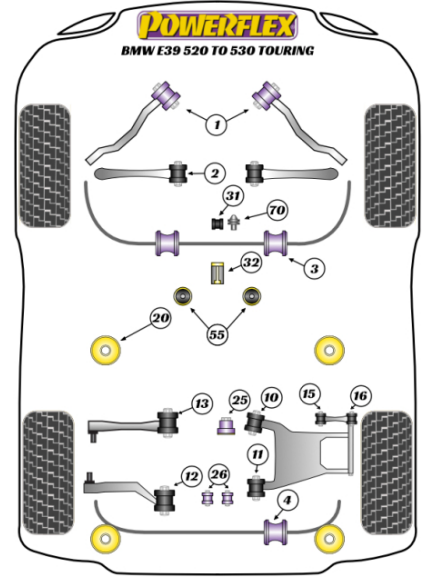

E39 520 TO 530 TOURING

PRICING INFORMATION

The prices shown on our website are per bush.

To get the total pack price you will need to multiple this price by the number of bushes per vehicle.

Bush Price x Qty Per Car = Pack Price

In addition to the Road Series parts listed please check the Black Series website for other bushes suitable for this car that may be more suited to Track/Race use.

	JACK PAD ADAPTOR	Qty Per Car 1 exc. VAT £18.85	Diagram Ref. inc. VAT £22.62	Part No. PF5-4660
	POWERALIGN WHEEL MOUNTING GUIDE PIN	Qty Per Car 1 exc. VAT £23.70	Diagram Ref. inc. VAT £28.44	Part No. PF99-512-15
	FRONT LOWER TIE BAR TO CHASSIS BUSH	Qty Per Car 2 exc. VAT £35.05	Diagram Ref. 1 inc. VAT £42.06	Part No. PFF5-510
	FRONT LOWER TIE BAR TO CHASSIS BUSH	Qty Per Car 2 exc. VAT £38.55	Diagram Ref. 1 inc. VAT £46.26	Part No. PFF5-510BLK
	FRONT LOWER TIE BAR TO CHASSIS BUSH	Qty Per Car 2 exc. VAT £35.05	Diagram Ref. 1 inc. VAT £42.06	Part No. PFF5-510H
	FRONT ANTI ROLL BAR BUSH 21.5MM	Qty Per Car 2 exc. VAT £23.70	Diagram Ref. 2 inc. VAT £28.44	Part No. PFF5-4602-21
	FRONT ANTI ROLL BAR BUSH 21.5MM	Qty Per Car 2 exc. VAT £26.25	Diagram Ref. 2 inc. VAT £31.50	Part No. PFF5-4602-21BLK
	FRONT ANTI ROLL BAR BUSH 21.5MM	Qty Per Car 2	Diagram Ref. 2	Part No. PFF5-4602-21H