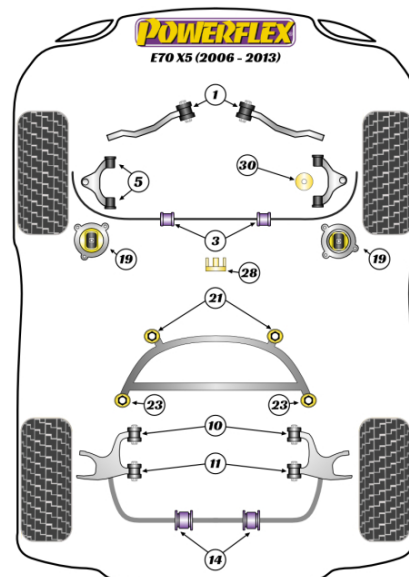

X5 E70 (2006-2013)

PRICING INFORMATION

The prices shown on our website are per bush.

To get the total pack price you will need to multiple this price by the number of bushes per vehicle.

Bush Price x Qty Per Car = Pack Price

- PFR5-1423 does not fit the X5 M model
- PFF5-1403 & PFR5-1413 fit models with conventional Anti Roll Bars.
- PFF5-1404 & PFR5-1414 fit models with Active Anti Roll Bars as found on Dynamic Handling specification vehicles only.
- PFF5-4020 only fits the cars with the N55.

In addition to the Road Series parts listed please check the Black Series website for other bushes suitable for this car that may be more suited to Track/Race use.

	JACK PAD ADAPTOR	Qty Per Car 1 exc. VAT £18.85	Diagram Ref. inc. VAT £22.62	Part No. PF5-4660
	POWERALIGN WHEEL MOUNTING GUIDE PIN	Qty Per Car 1 exc. VAT £25.35	Diagram Ref. inc. VAT £30.42	Part No. PF99-514-125
	POWERALIGN WHEEL MOUNTING GUIDE PIN	Qty Per Car 1 exc. VAT £25.35	Diagram Ref. inc. VAT £30.42	Part No. PF99-514-15
	FRONT RADIUS ARM TO CHASSIS BUSH	Qty Per Car 2 exc. VAT £80.95	Diagram Ref. 1 inc. VAT £97.14	Part No. PFF5-1401
	FRONT RADIUS ARM TO CHASSIS BUSH	Qty Per Car 2 exc. VAT £80.95	Diagram Ref. 1 inc. VAT £97.14	Part No. PFF5-1401BLK
	FRONT ANTI ROLL BAR MOUNTING BUSH 27MM	Qty Per Car 2 exc. VAT £25.60	Diagram Ref. 3 inc. VAT £30.72	Part No. PFF5-1403-27
	FRONT ANTI ROLL BAR MOUNTING BUSH 27MM	Qty Per Car 2 exc. VAT £28.15	Diagram Ref. 3 inc. VAT £33.78	Part No. PFF5-1403-27BLK