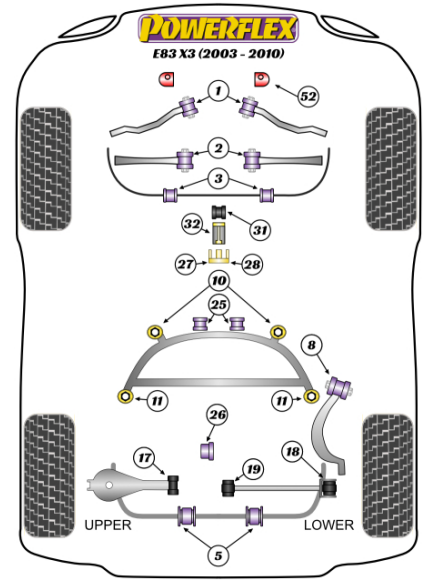

In addition to the Road Series parts listed please check the Black Series website for other bushes suitable for this car that may be more suited to Track/Race use.

JACK PAD ADAPTOR

Qty Per Car 1

Diagram Ref.

Part No. PF5-4660

exc. VAT £18.85

inc. VAT £22.62

POWERALIGN WHEEL MOUNTING GUIDE PIN

Qty Per Car 1

Diagram Ref.

Part No. PF99-514-125

exc. VAT £25.35

inc. VAT £30.42

FRONT LOWER RADIUS ARM TO CHASSIS BUSH

Qty Per Car 2

Diagram Ref. 1

Part No. PFF5-901

exc. VAT £55.55

inc. VAT £66.66

FRONT LOWER CONTROL ARM INNER BUSH

Qty Per Car 2

Diagram Ref. 2

Part No. PFF5-1002

exc. VAT £41.00

inc. VAT £49.20