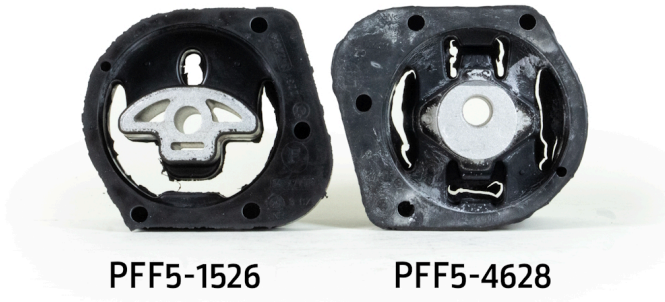

X3 E83 (2003-2010)

PRICING INFORMATION

The prices shown on our website are per bush.

To get the total pack price you will need to multiple this price by the number of bushes per vehicle.

Bush Price x Qty Per Car = Pack Price

- PFF5-1526 fits transmission case bush inserts fit mounts with a T shape sleeve, for mounts with a round sleeve use PFF5-4628
- PFR5-4610 & 4611 are complete replacement bushes, for inserts use PFR5-4613 & 4614 (inserts fit into the voiding of the original bush)
- PFR5-4615G replaces the original arm and inner bush and allows on car adjustment of camber. For a replacement bush only to fit in the original arm, please use PFR5-4616.
- PFF5-470 only fits vehicles with manual transmission.

USE THE APPROPRIATE INSERT FOR EACH BUSH SHAPE

PFF5-1526

PFF5-4628