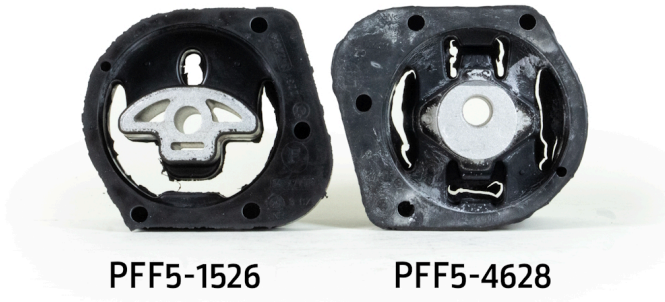

- PFF5-1526 fits transmission case bush inserts fit mounts with a T shape sleeve, for mounts with a round sleeve use PFF5-4628
- PFR5-4610 & 4611 are complete replacement bushes, for inserts use PFR5-4613 & 4614 (inserts fit into the voiding of the original bush)
- PFR5-4615G replaces the original arm and inner bush and allows on car adjustment of camber. For a replacement bush only to fit in the original arm, please use PFR5-4616.
- PFF5-470 only fits vehicles with manual transmission.