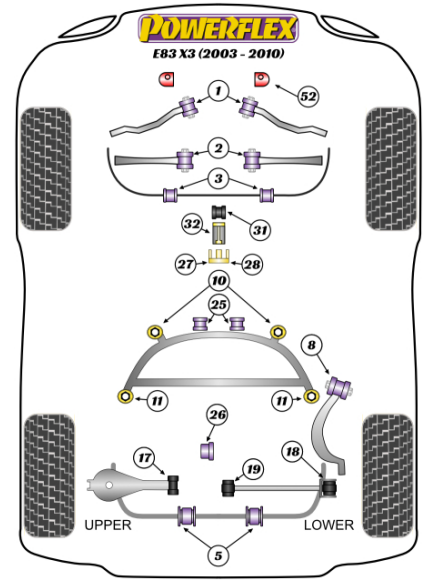

- PFF5-1526 fits transmission case bush inserts fit mounts with a T shape sleeve, for mounts with a round sleeve use PFF5-4628
- PFR5-4610 & 4611 are complete replacement bushes, for inserts use PFR5-4613 & 4614 (inserts fit into the voiding of the original bush)
- PFR5-4615G replaces the original arm and inner bush and allows on car adjustment of camber. For a replacement bush only to fit in the original arm, please use PFR5-4616.
- PFF5-470 only fits vehicles with manual transmission.

#### JACK PAD ADAPTOR

Qty Per Car 1

Diagram Ref.

Part No. PF5-4660

exc. VAT £18.85

inc. VAT £22.62