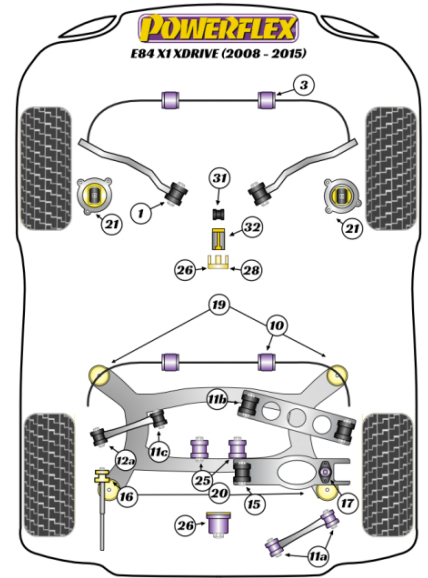

X1 E84 XDRIVE (2008-2015)

PRICING INFORMATION

The prices shown on our website are per bush.

To get the total pack price you will need to multiple this price by the number of bushes per vehicle.

Bush Price x Qty Per Car = Pack Price

1. PFF5-1526 fits transmission case bush inserts fit mounts with a T shape sleeve, for mounts with a round sleeve use PFF5-4628
2. PFR5-419 and PFR5-421 are inserts to be used with the original bushes
3. PFR5-420 and PFR5-422 are complete replacements for the original bushes
4. PFR5-1220 is a complete replacement bush for non-M models to raise the front of the rear subframe by 9mm providing the same anti-squat characteristic during acceleration as featured on M model vehicles
5. PFF5-4020 only fits the cars with the N55
6. PFF5-470 only fits vehicles with manual transmission.