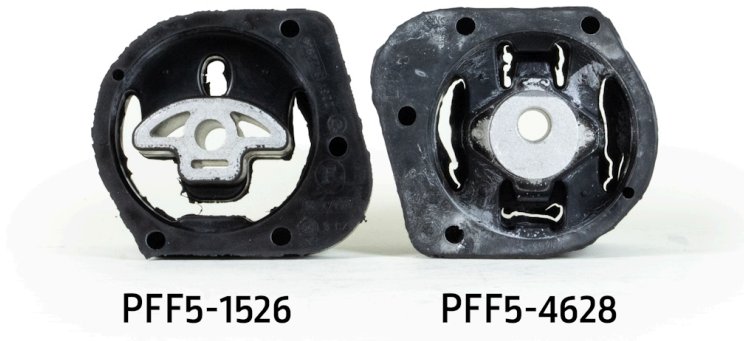

USE THE APPROPRIATE INSERT FOR EACH BUSH SHAPE

PFF5-1526

PFF5-4628

In addition to the Road Series parts listed please check the Black Series website for other bushes suitable for this car that may be more suited to Track/Race use.

	UNIVERSAL EXHAUST MOUNT	Qty Per Car 1	Diagram Ref.	Part No. EXH032
		exc. VAT £12.90	inc. VAT £15.48	
	JACK PAD ADAPTOR	Qty Per Car 1	Diagram Ref.	Part No. PF5-4660
		exc. VAT £18.85	inc. VAT £22.62	
	POWERALIGN WHEEL MOUNTING GUIDE PIN	Qty Per Car 1	Diagram Ref.	Part No. PF99-512-15
		exc. VAT £23.70	inc. VAT £28.44