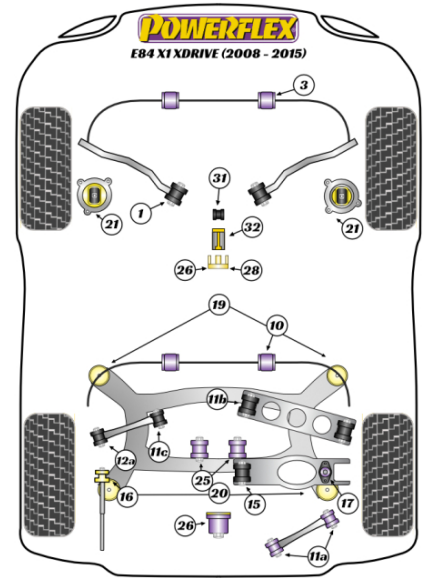

X1 E84 XDRIVE (2008-2015)

PRICING INFORMATION

The prices shown on our website are per bush.

To get the total pack price you will need to multiple this price by the number of bushes per vehicle.

Bush Price x Qty Per Car = Pack Price

1. PFF5-1526 fits transmission case bush inserts fit mounts with a T shape sleeve, for mounts with a round sleeve use PFF5-4628
2. PFR5-419 and PFR5-421 are inserts to be used with the original bushes
3. PFR5-420 and PFR5-422 are complete replacements for the original bushes
4. PFR5-1220 is a complete replacement bush for non-M models to raise the front of the rear subframe by 9mm providing the same anti-squat characteristic during acceleration as featured on M model vehicles
5. PFF5-4020 only fits the cars with the N55
6. PFF5-470 only fits vehicles with manual transmission.

	UNIVERSAL EXHAUST MOUNT	Qty Per Car 1	Diagram Ref.	Part No. EXH032
		exc. VAT £12.90	inc. VAT £15.48	
	JACK PAD ADAPTOR	Qty Per Car 1	Diagram Ref.	Part No. PF5-4660
		exc. VAT £18.85	inc. VAT £22.62	
	POWERALIGN WHEEL MOUNTING GUIDE PIN	Qty Per Car 1	Diagram Ref.	Part No. PF99-512-15
		exc. VAT £23.70	inc. VAT £28.44	

REAR ANTI ROLL BAR BUSH 15MM

Qty Per Car 2

Diagram Ref. 10

Part No. PFR5-4609-15

exc. VAT £23.70

inc. VAT £28.44

REAR TOE ADJUST ARM INNER & OUTER BUSH

Qty Per Car 4