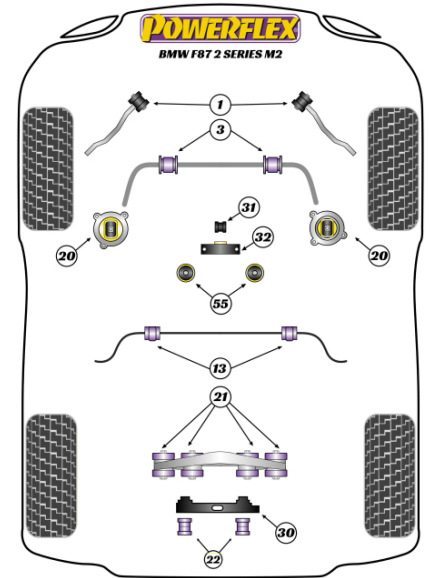

- PFF5-470 only fits vehicles with manual transmission.

*In addition to the Road Series parts listed please check the Black Series website for other bushes suitable for this car that may be more suited to Track/Race use.*

	<b>UNIVERSAL EXHAUST MOUNT</b> Qty Per Car 1 exc. VAT £12.90	Diagram Ref. inc. VAT £15.48	Part No. EXH032
	<b>JACK PAD ADAPTOR</b> Qty Per Car 1 exc. VAT £18.85	Diagram Ref. inc. VAT £22.62	Part No. PF5-4660
	<b>POWERALIGN WHEEL MOUNTING GUIDE PIN</b> Qty Per Car 1 exc. VAT £25.35	Diagram Ref. inc. VAT £30.42	Part No. PF99-514-125
	<b>FRONT RADIUS ARM TO CHASSIS BUSH</b> Qty Per Car 2 exc. VAT £64.20	Diagram Ref. 1 inc. VAT £77.04	Part No. PFF5-4001
	<b>FRONT RADIUS ARM TO CHASSIS BUSH</b> Qty Per Car 2 exc. VAT £64.20	Diagram Ref. 1 inc. VAT £77.04	Part No. PFF5-4001BLK
	<b>FRONT RADIUS ARM TO CHASSIS BUSH CASTER ADJUSTABLE</b> Qty Per Car 2 exc. VAT £77.70	Diagram Ref. 1 inc. VAT £93.24	Part No. PFF5-4001G
	<b>FRONT RADIUS ARM TO CHASSIS BUSH CASTER ADJUSTABLE</b> Qty Per Car 2 exc. VAT £77.70	Diagram Ref. 1 inc. VAT £93.24	Part No. PFF5-4001GBLK
	<b>FRONT ANTI ROLL BAR BUSH 26.5MM</b> Qty Per Car 2 exc. VAT £23.05	Diagram Ref. 3 inc. VAT £27.66	Part No. PFF5-1203-26.5

### FRONT ANTI ROLL BAR BUSH 26.5MM

Qty Per Car 2

Diagram Ref. 3

Part No. PFF5-1203-26.5BLK

exc. VAT £24.95

inc. VAT £29.94

### FRONT ANTI ROLL BAR BUSH 28MM

Qty Per Car 2

Diagram Ref. 3

Part No. PFF5-1203-28

exc. VAT £23.05

inc. VAT £27.66