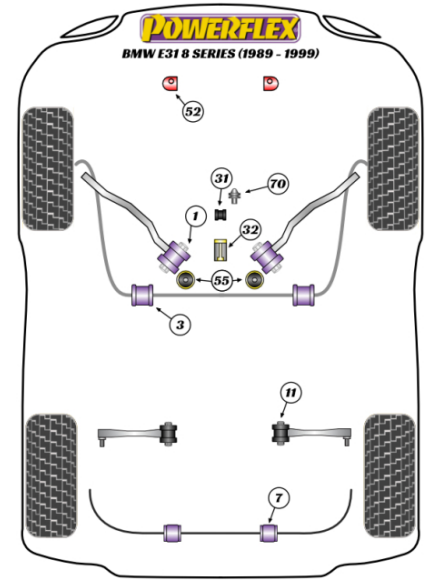

- Check anti roll bar diameter before ordering
- PFF5-470 only fits vehicles with manual transmission.

In addition to the Road Series parts listed please check the Black Series website for other bushes suitable for this car that may be more suited to Track/Race use.

Diagram Ref. 3

Part No. PFF5-310-24BLK

exc. VAT £24.30

inc. VAT £29.16

FRONT ANTI ROLL BAR MOUNTING BUSH 24MM

Qty Per Car 2

Diagram Ref. 3

Part No. PFF5-310-24H