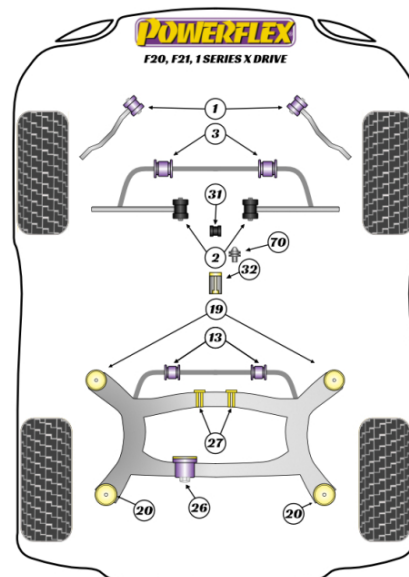

F20, F21 XDRIVE (2011 - 2019)

PRICING INFORMATION

The prices shown on our website are per bush.

To get the total pack price you will need to multiple this price by the number of bushes per vehicle.

Bush Price x Qty Per Car = Pack Price

- PFR5-1920 and PFR5-1921 are inserts to be used with the original bushes
- PFR5-420 and PFR5-422 are complete bushes and used to replace the original bushes
- PFR5-1220 increase anti-squat to that of the M series, for std location of the subframe front mount use PFR5-420
- PFR5-422P complements PFR5-1220
- PFF5-4632 fits all manual cars before November 2014
- PFF5-470 fits manual transmission only
- PFF5-1932 fits manual transmission only

In addition to the Road Series parts listed please check the Black Series website for other bushes suitable for this car that may be more suited to Track/Race use.

	UNIVERSAL EXHAUST MOUNT	Qty Per Car 1 exc. VAT £12.90	Diagram Ref. inc. VAT £15.48	Part No. EXH032
	JACK PAD ADAPTOR	Qty Per Car 1 exc. VAT £18.85	Diagram Ref. inc. VAT £22.62	Part No. PF5-4660
	POWERALIGN WHEEL MOUNTING GUIDE PIN	Qty Per Car 1 exc. VAT £25.35	Diagram Ref. inc. VAT £30.42	Part No. PF99-514-125
	FRONT RADIUS ARM TO CHASSIS BUSH	Qty Per Car 2 exc. VAT £75.55	Diagram Ref. 1 inc. VAT £90.66	Part No. PFF5-4101
	FRONT RADIUS ARM TO CHASSIS BUSH	Qty Per Car 2 exc. VAT £75.55	Diagram Ref. 1 inc. VAT £90.66	Part No. PFF5-4101BLK
	FRONT CONTROL ARM TO CHASSIS BUSH	Qty Per Car 2 exc. VAT £38.30	Diagram Ref. 2 inc. VAT £45.96	Part No. PFF5-4102

Diagram Ref. 3

Part No. PFF5-1903-22.5

exc. VAT £24.30

inc. VAT £29.16

FRONT ANTI ROLL BAR BUSH 22.5MM

Qty Per Car 2

Diagram Ref. 3

Part No. PFF5-1903-22.5BLK