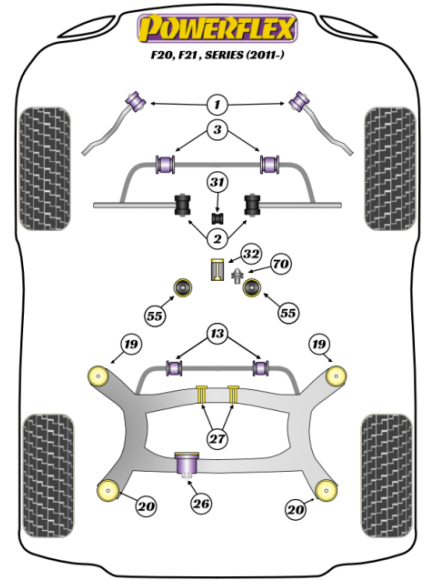

- PFR5-1920 and PFR5-1921 are inserts to be used with the original bushes
- PFR5-420 and PFR5-422 are complete bushes and used to replace the original bushes
- PFR5-1220 increase anti-squat to that of the M series, for std location of the subframe front mount use PFR5-420
- PFR5-422P complements PFR5-1220
- PFF5-4632 fits all manual cars before November 2014
- PFF5-470 fits manual transmission only
- PFF5-1932 fits manual transmission only

*In addition to the Road Series parts listed please check the Black Series website for other bushes suitable for this car that may be more suited to Track/Race use.*

	<b>UNIVERSAL EXHAUST MOUNT</b>	Qty Per Car 1 exc. VAT £12.90	Diagram Ref. inc. VAT £15.48	Part No. EXH032
	<b>JACK PAD ADAPTOR</b>	Qty Per Car 1 exc. VAT £18.85	Diagram Ref. inc. VAT £22.62	Part No. PF5-4660
	<b>POWERFLEX HANDLING PACK</b>	Qty Per Car 1 exc. VAT £375.25	Diagram Ref. inc. VAT £450.30	Part No. PF5K-1010
	<b>POWERALIGN WHEEL MOUNTING GUIDE PIN</b>	Qty Per Car 1 exc. VAT £25.35	Diagram Ref. inc. VAT £30.42	Part No. PF99-514-125
	<b>RIDE HEIGHT ADJUSTER SHIM</b>	Qty Per Car 1 exc. VAT £24.80	Diagram Ref. inc. VAT £29.76	Part No. PFR5-427
	<b>RIDE HEIGHT ADJUSTER SHIM</b>	Qty Per Car 1 exc. VAT £24.80	Diagram Ref. inc. VAT £29.76	Part No. PFR5-427BLK