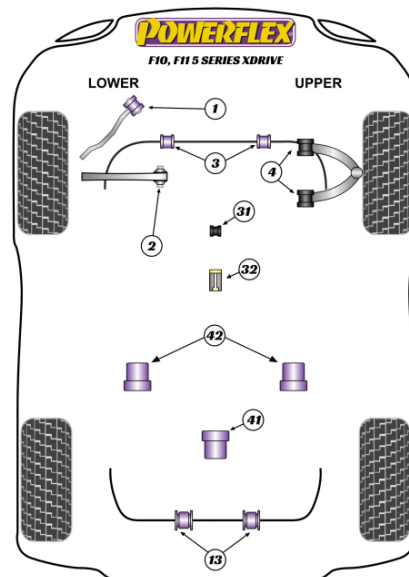

F10 SALOON / F11 TOURING XDRIVE (2010-2017)

PRICING INFORMATION

The prices shown on our website are per bush.

To get the total pack price you will need to multiple this price by the number of bushes per vehicle.

	JACK PAD ADAPTOR	Qty Per Car 1 exc. VAT £18.85	Diagram Ref. inc. VAT £22.62	Part No. PF5-4660
	POWERALIGN WHEEL MOUNTING GUIDE PIN	Qty Per Car 1 exc. VAT £25.35	Diagram Ref. inc. VAT £30.42	Part No. PF99-514-125
	FRONT RADIUS ARM TO CHASSIS BUSH	Qty Per Car 2 exc. VAT £48.55	Diagram Ref. 1 inc. VAT £58.26	Part No. PFF5-6101
	FRONT RADIUS ARM TO CHASSIS BUSH	Qty Per Car 2 exc. VAT £48.55	Diagram Ref. 1 inc. VAT £58.26	Part No. PFF5-6101BLK
	FRONT RADIUS ARM TO CHASSIS BUSH CASTER OFFSET	Qty Per Car 2 exc. VAT £50.70	Diagram Ref. 1 inc. VAT £60.84	Part No. PFF5-6101G
	FRONT RADIUS ARM TO CHASSIS BUSH CASTER OFFSET	Qty Per Car 2 exc. VAT £50.70	Diagram Ref. 1 inc. VAT £60.84	Part No. PFF5-6101GBLK
	FRONT LOWER CONTROL ARM INNER BUSH	Qty Per Car 2 exc. VAT £52.85	Diagram Ref. 2 inc. VAT £63.42	Part No. PFF5-6102
	FRONT LOWER CONTROL ARM INNER BUSH	Qty Per Car 2 exc. VAT £52.85	Diagram Ref. 2 inc. VAT £63.42	Part No. PFF5-6102BLK