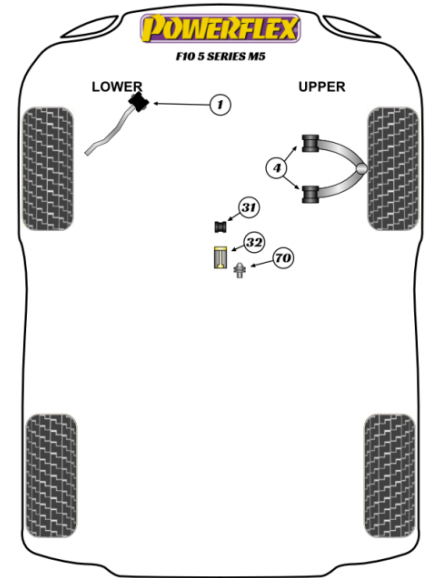

- PFF5-470 only fits vehicles with manual transmission.

In addition to the Road Series parts listed please check the Black Series website for other bushes suitable for this car that may be more suited to Track/Race use.

	JACK PAD ADAPTOR Qty Per Car 1 exc. VAT £18.85	Diagram Ref. inc. VAT £22.62	Part No. PF5-4660
	POWERALIGN WHEEL MOUNTING GUIDE PIN Qty Per Car 1 exc. VAT £25.35	Diagram Ref. inc. VAT £30.42	Part No. PF99-514-125
	FRONT RADIUS ARM TO CHASSIS BUSH Qty Per Car 2 exc. VAT £67.45	Diagram Ref. 1 inc. VAT £80.94	Part No. PFF5-6201
	FRONT RADIUS ARM TO CHASSIS BUSH Qty Per Car 2 exc. VAT £67.45	Diagram Ref. 1 inc. VAT £80.94	Part No. PFF5-6201BLK
	FRONT RADIUS ARM TO CHASSIS BUSH CASTER ADJUSTABLE Qty Per Car 2 exc. VAT £76.10	Diagram Ref. 1 inc. VAT £91.32	Part No. PFF5-6201G
	FRONT RADIUS ARM TO CHASSIS BUSH CASTER ADJUSTABLE Qty Per Car 2 exc. VAT £76.10	Diagram Ref. 1 inc. VAT £91.32	Part No. PFF5-6201GBLK
	FRONT UPPER WISHBONE BUSH Qty Per Car 4 exc. VAT £29.10	Diagram Ref. 4 inc. VAT £34.92	Part No. PFF5-6004
	FRONT UPPER WISHBONE BUSH Qty Per Car 4 exc. VAT £29.10	Diagram Ref. 4 inc. VAT £34.92	Part No. PFF5-6004BLK

FRONT UPPER WISHBONE BUSH CAMBER ADJUSTABLE

Qty Per Car 4

Diagram Ref. 4

Part No. PFF5-6004G

exc. VAT £43.70

inc. VAT £52.44

FRONT UPPER WISHBONE BUSH CAMBER ADJUSTABLE

Qty Per Car 4

Diagram Ref. 4

Part No. PFF5-6004GBLK

exc. VAT £43.70

inc. VAT £52.44

GEAR SHIFT ARM FRONT BUSH OVAL

Qty Per Car 1

Diagram Ref. 31

Part No. PFF5-4631