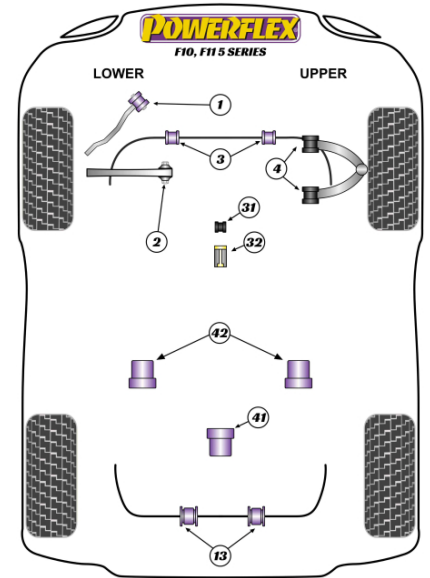

	JACK PAD ADAPTOR	Qty Per Car 1 exc. VAT £18.85	Diagram Ref. inc. VAT £22.62	Part No. PF5-4660
	POWERALIGN WHEEL MOUNTING GUIDE PIN	Qty Per Car 1 exc. VAT £25.35	Diagram Ref. inc. VAT £30.42	Part No. PF99-514-125
	FRONT RADIUS ARM TO CHASSIS BUSH	Qty Per Car 2 exc. VAT £64.20	Diagram Ref. 1 inc. VAT £77.04	Part No. PFF5-6001
	FRONT RADIUS ARM TO CHASSIS BUSH	Qty Per Car 2 exc. VAT £64.20	Diagram Ref. 1 inc. VAT £77.04	Part No. PFF5-6001BLK
	FRONT RADIUS ARM TO CHASSIS BUSH CASTER ADJUSTABLE	Qty Per Car 2 exc. VAT £72.85	Diagram Ref. 1 inc. VAT £87.42	Part No. PFF5-6001G
	FRONT RADIUS ARM TO CHASSIS BUSH CASTER ADJUSTABLE	Qty Per Car 2 exc. VAT £72.85	Diagram Ref. 1 inc. VAT £87.42	Part No. PFF5-6001GBLK
	FRONT CONTROL ARM TO CHASSIS BUSH	Qty Per Car 2 exc. VAT £57.20	Diagram Ref. 2 inc. VAT £68.64	Part No. PFF5-6002
	FRONT CONTROL ARM TO CHASSIS BUSH	Qty Per Car 2 exc. VAT £57.20	Diagram Ref. 2 inc. VAT £68.64	Part No. PFF5-6002BLK