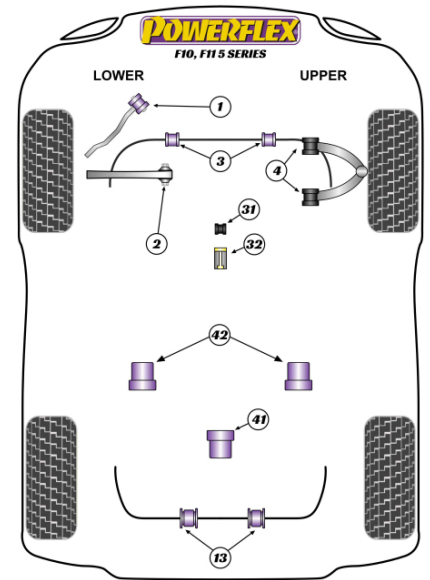

	JACK PAD ADAPTOR	Qty Per Car 1 exc. VAT £18.85	Diagram Ref. inc. VAT £22.62	Part No. PF5-4660
	POWERALIGN WHEEL MOUNTING GUIDE PIN	Qty Per Car 1 exc. VAT £25.35	Diagram Ref. inc. VAT £30.42	Part No. PF99-514-125
	FRONT RADIUS ARM TO CHASSIS BUSH	Qty Per Car 2 exc. VAT £64.20	Diagram Ref. 1 inc. VAT £77.04	Part No. PFF5-6001
	FRONT RADIUS ARM TO CHASSIS BUSH	Qty Per Car 2 exc. VAT £64.20	Diagram Ref. 1 inc. VAT £77.04	Part No. PFF5-6001BLK
	FRONT RADIUS ARM TO CHASSIS BUSH CASTER ADJUSTABLE	Qty Per Car 2 exc. VAT £72.85	Diagram Ref. 1 inc. VAT £87.42	Part No. PFF5-6001G
	FRONT RADIUS ARM TO CHASSIS BUSH CASTER ADJUSTABLE	Qty Per Car 2 exc. VAT £72.85	Diagram Ref. 1 inc. VAT £87.42	Part No. PFF5-6001GBLK
	FRONT CONTROL ARM TO CHASSIS BUSH	Qty Per Car 2 exc. VAT £57.20	Diagram Ref. 2 inc. VAT £68.64	Part No. PFF5-6002
	FRONT CONTROL ARM TO CHASSIS BUSH	Qty Per Car 2 exc. VAT £57.20	Diagram Ref. 2 inc. VAT £68.64	Part No. PFF5-6002BLK